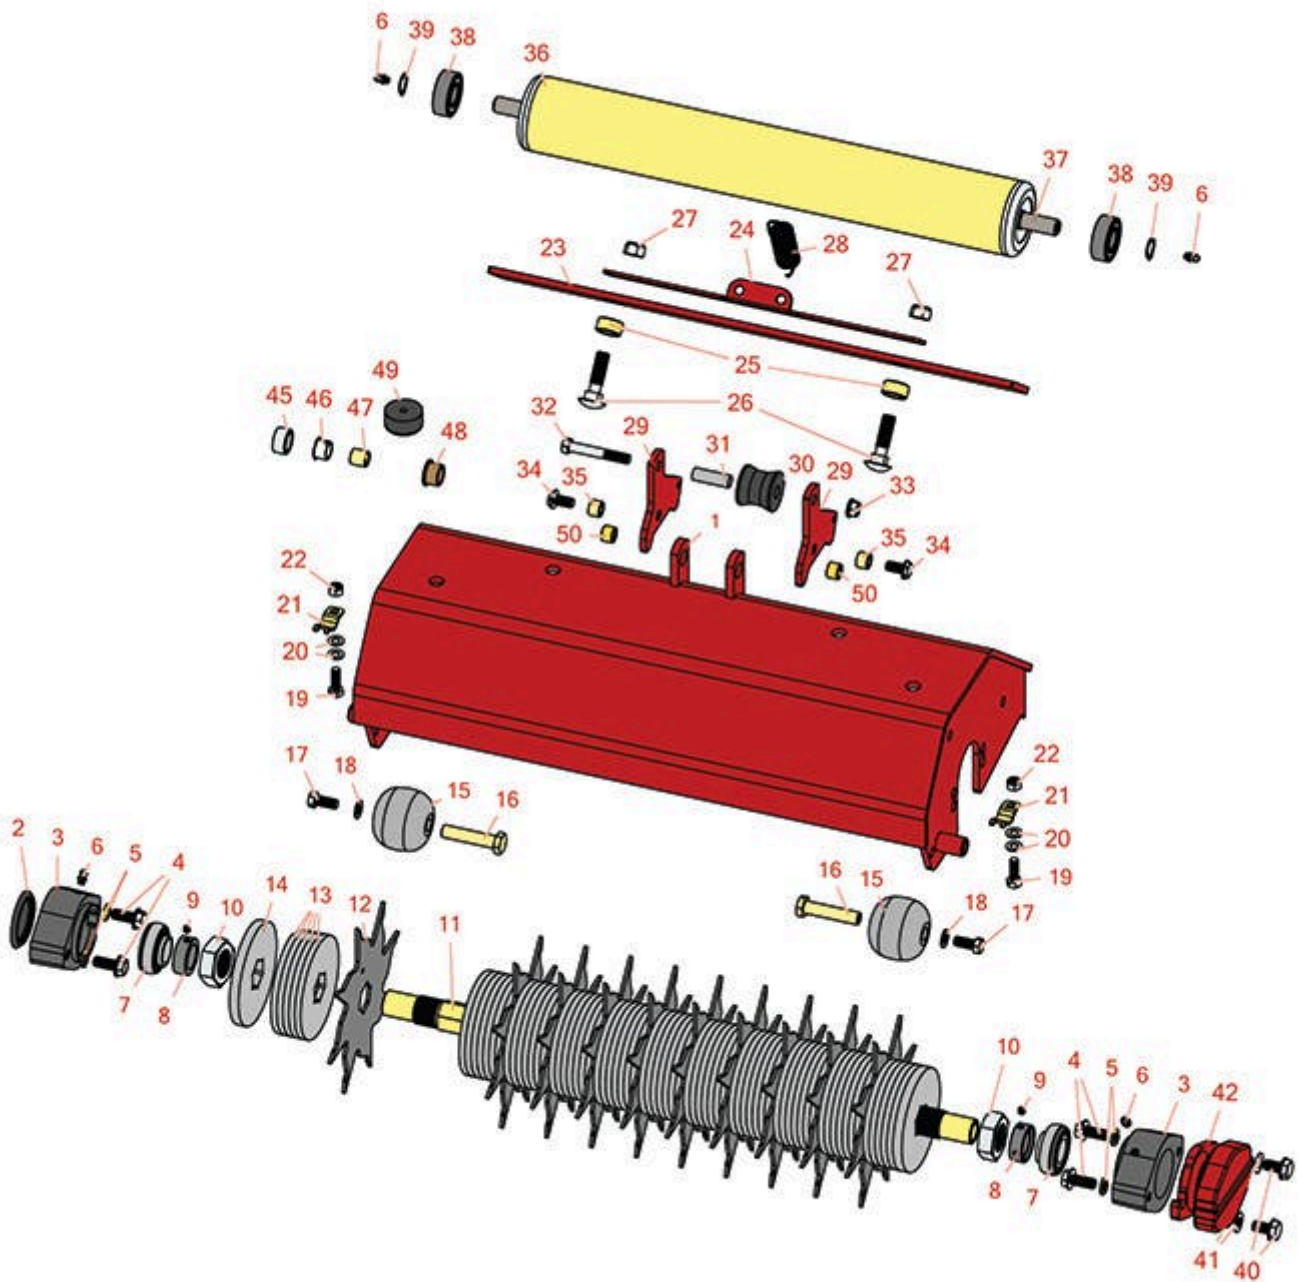

Replaces Toro Greensmaster 3250-D

Parts

Spiker Unit - Model 04494

Spiker Reel & Frame

All original equipment manufacturers names and part numbers are used for identification purposes only, and we are in no way implying that our products are original equipment parts. Prices subject to change without notice.

Replaces Toro Greensmaster 3250-D Parts

Spiker Unit - Model 04494
Spiker Reel & Frame

Item No	R&R Part No.	OEM Part No.	Description	Qty Req	Order Quantity
1	R100-6443-01	100-6443-01	Frame - Spiker	1	
2	R150485	2410-30, 2410-30OSS	Cap - Protective Bearing Housing	1	
3	R95-7148	95-7148	Housing - Bearing Reel	2	
4	R33115-025	33115-025, 48-7780	Bolt - Hex HD M10-1.5 x 25	4	
5	R48-9590	01-176-0040, 42-9600, 48-9590, 48-9690, 63-7780	Washer - Lock 10mm	4	
6	R302-5	21-6010, 302-11, 302-37, 302-47, 302-5, 302-57, 302-58, 302-6, 31-0300, 32-9660, 60-0800, 62-3880, 92-4181	Fitting - Grease	2	
7	R71-1360	251-219, 251-253, 251-254, 251-320, 71-1360, 88-7880, 94-3405	Bearing	2	
8	R251-77	251-77	Collar - Bearing	2	
9	R3245-35	3245-35	Screw - Set 1/4-28 x 1/4	2	
10	R3220-18	3220-18, 67-5840	Nut - Jam V-Cut Shaft	2	