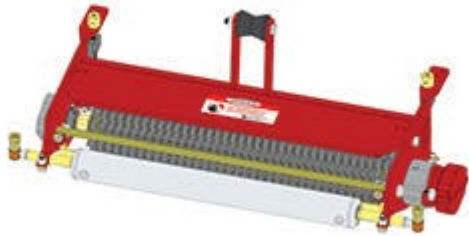

Replaces Toro Greensmaster 3250-D Parts

*Dethatcher Unit - Models 04493 & 04496
Complete Dethatcher Unit*

All original equipment manufacturers names and part numbers are used for identification purposes only, and we are in no way implying that our products are original equipment parts. Prices subject to change without notice.

Replaces Toro Greensmaster 3250-D Parts

*Dethatcher Unit - Models 04493 & 04496
Complete Dethatcher Unit*

Item No	R&R Part No.	OEM Part No.	Description	Qty Req	Order Quantity
---------	--------------	--------------	-------------	---------	----------------