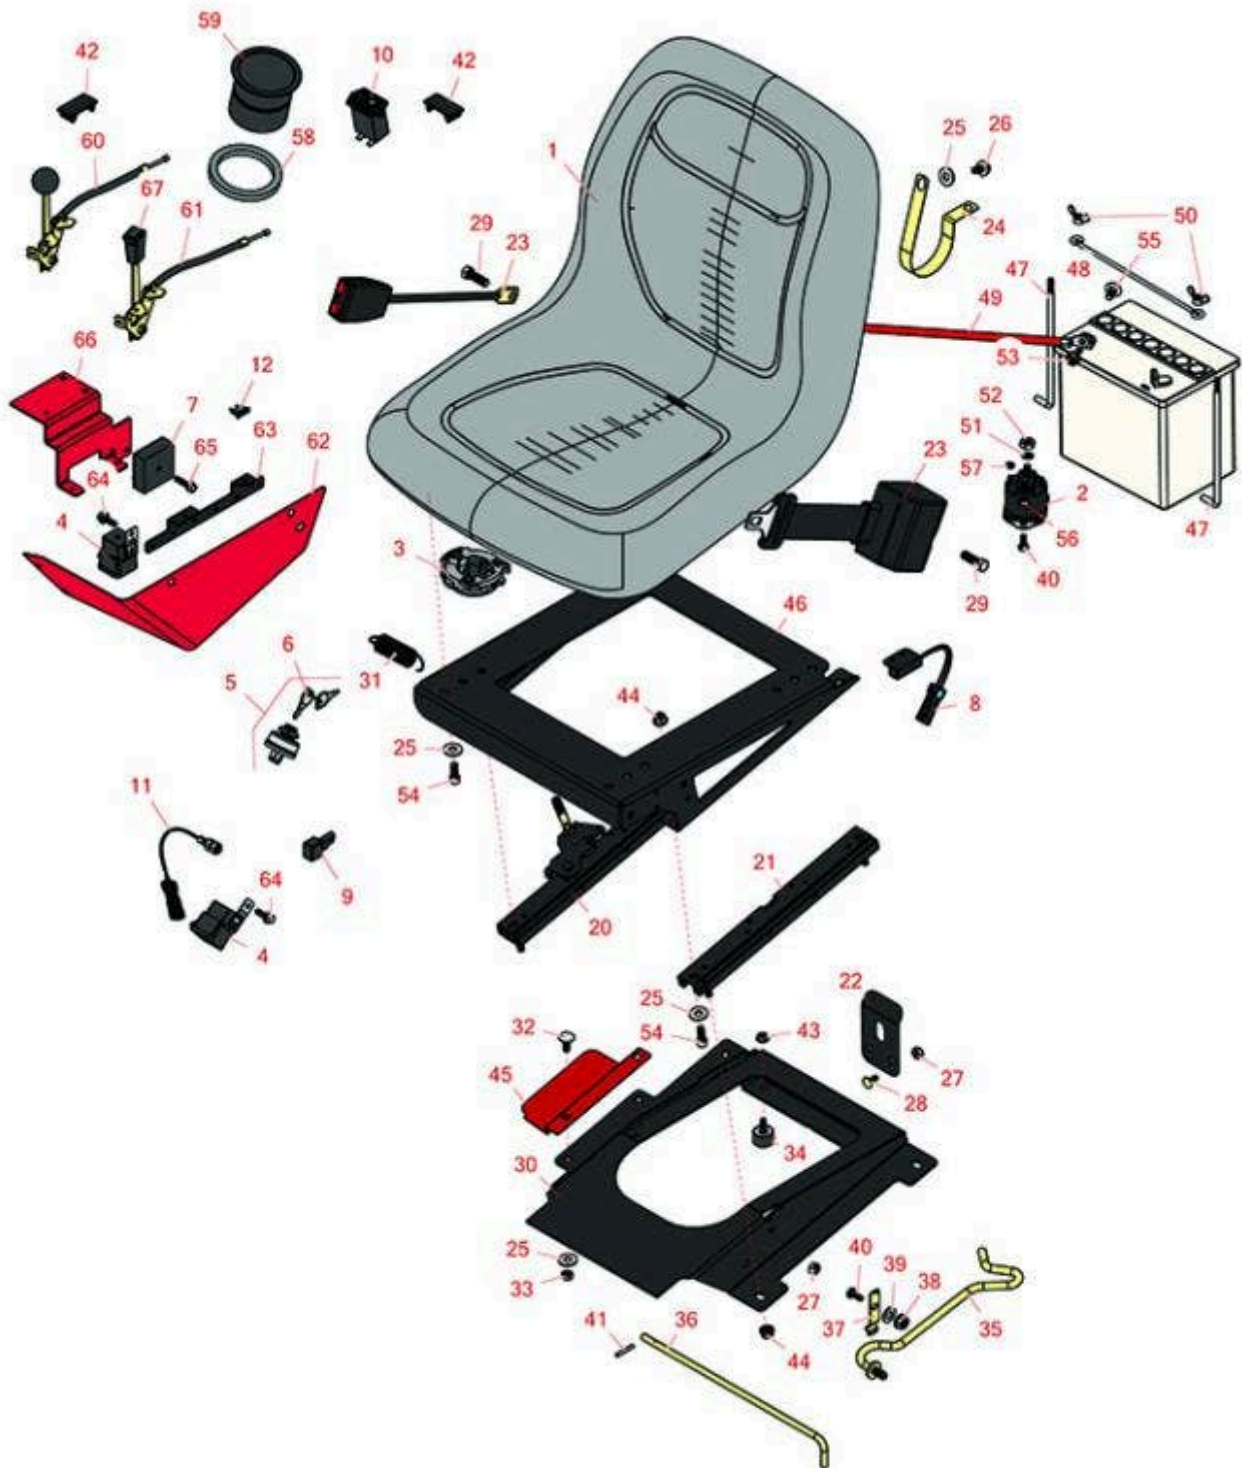

# Replaces Toro Greensmaster 3120 Parts

Traction Unit  
Seat and Battery

All original equipment manufacturers names and part numbers are used for identification purposes only, and we are in no way implying that our products are original equipment parts. Prices subject to change without notice.

# Replaces Toro Greensmaster 3120 Parts

*Traction Unit  
Seat and Battery*

Item No	R&R Part No.	OEM Part No.	Description	Qty Req	Order Quantity
1	<b>RMXB180GY</b>	106-6672, 112-2923, 119-8829, 133-0577	Milsco Seat XB180 - Grey	1	
<b>Gauges and Controls</b>					
2	<b>R28-4210</b>	28-4210	Solenoid	1	
3	<b>R151541</b>	R&R ON, LY	Delta Seat Switch - Twist Mount 1 Pole Normally Open	1	
3	<b>R100-3524</b>	100-3524	Switch - Seat - Normally Open	1	
4	<b>R99-7430</b>	99-7430	Relay - 30 Amp	1	
5	<b>R104-2541</b>	104-2541, 88-9830	Switch - Key 6 Lead 5/8 Mt.	1	
6	<b>R343060</b>	218-412, 32-8380, 33-2010, 62-7770, 63-8360, 94-2618	Ignition - Key Set/2	8	
7	<b>R92-2538</b>	92-2538	Module- Delay Timer - 6 Sec	1	
8	<b>R104-2057</b>	104-2057	Sensor	1	
9	<b>R100-4918</b>	100-4818, 100-4918	Diode	2	
10	<b>R75-6820</b>	75-6820	Meter - Hour - Quartz	1	
11	<b>R112-0278</b>	112-0278, 93-2055	Switch - Reed	1	
12	<b>R150813</b>	109101	Fuse - 20 Amp	1	