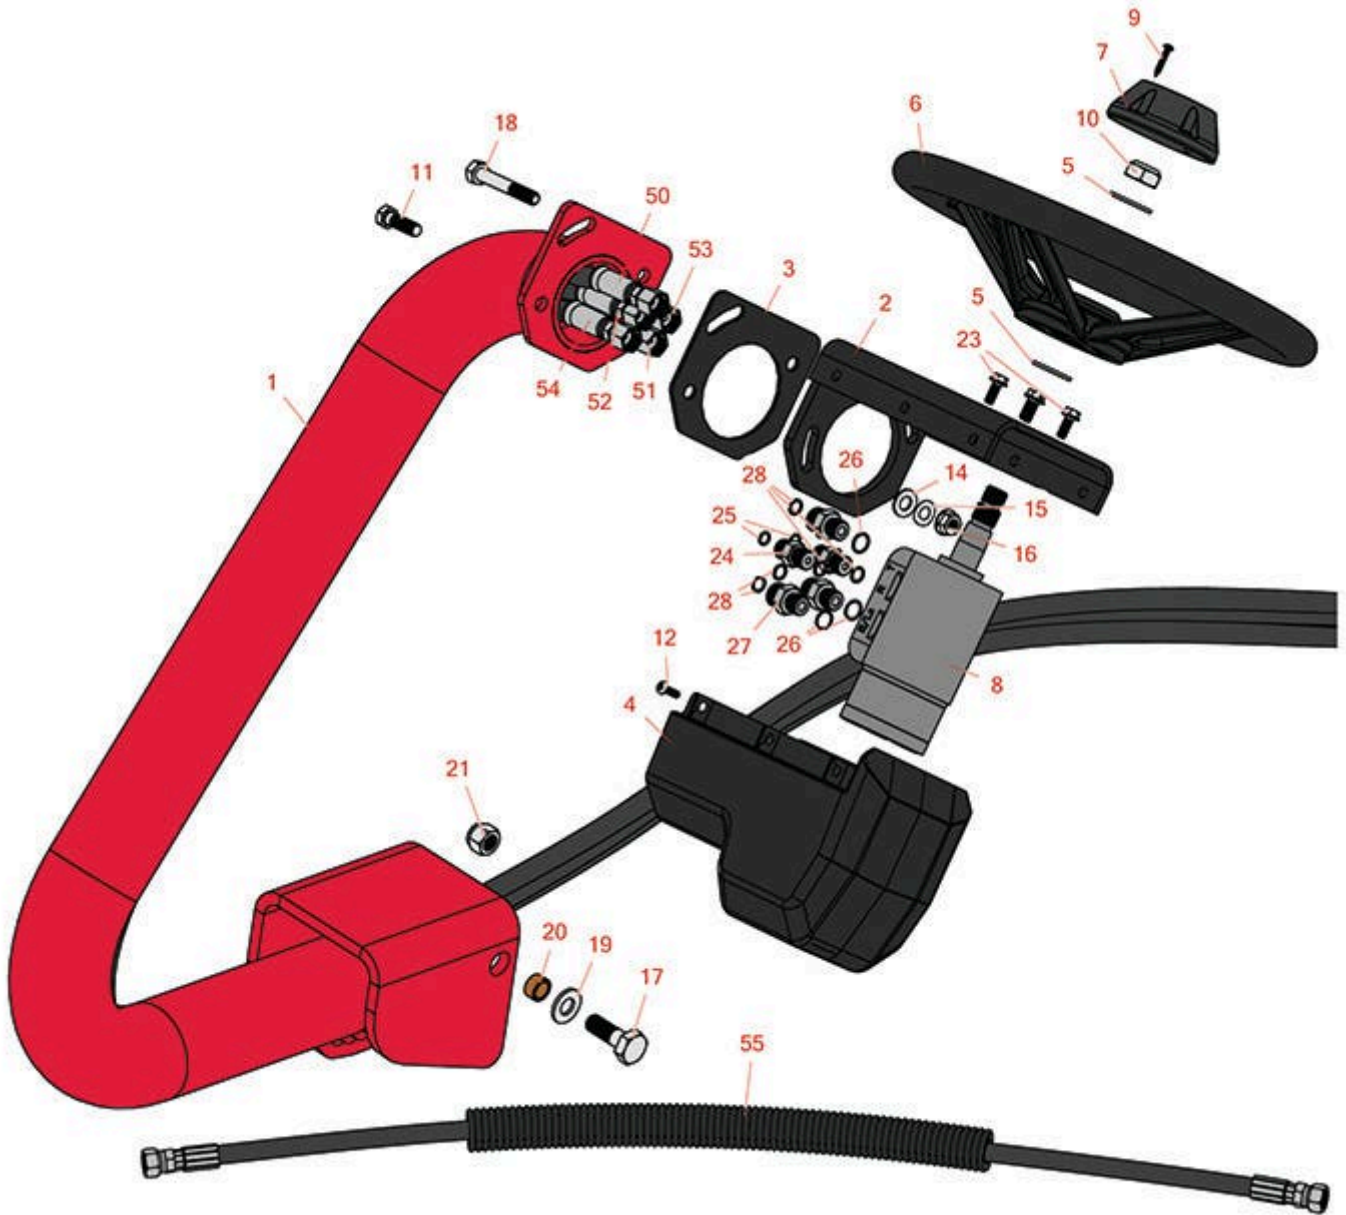

Replaces Toro Greensmaster 3120 Parts

Traction Unit
Steering Arm

All original equipment manufacturers names and part numbers are used for identification purposes only, and we are in no way implying that our products are original equipment parts. Prices subject to change without notice.

Replaces Toro Greensmaster 3120 Parts

Traction Unit
Steering Arm

Item No	R&R Part No.	OEM Part No.	Description	Qty Req	Order Quantity
Hoses					
50	R131-2043	131-2043	Hydraulic Hose Assy	1	
51	R131-2044	131-2044	Hydraulic Hose Assy	1	
52	R105-4337	105-4337	Hydraulic Hose Assy	1	
53	R100-4892	100-4892	Hydraulic Hose Assy	1	
54	R105-4339	105-4339	Hydraulic Hose Assy	1	
55	R131-2040	131-2040	Hydraulic Hose Assy	1	
55	R130-6545	130-6545, 131-6545	Hose Assy	1	
Other Parts Available					
1	R105-0418-01	105-0418-01	Steering Arm Assy	1	
2	R114-4693-03	114-4693-03	Steering Mount Assy	1	
3	R105-0457	105-0457	Plate-Friction	1	
4	R83-0810	83-0810	Cover - Steering	1	
5	R3256-27	24-15-BD, 32-7820, 3256-27, 7-0131, Jul-78	Washer - Flat 5/8 SAE	2	
6	R75-0560	75-0560, 87-3820	Steering Wheel Assy - 13 in	1	
7	R68-5140	68-5140	Cap - 13 in Steering Wheel	1	
8	R114-4672	114-4672	Valve-Steering	1	
9	R32144-21	32144-21	Screw #6 x 1 Pan HD Ph Sheet Metal	1	
10	R3296-33	3296-33	Locknut - 5/8-18 ESNA Jam	1	

Replaces Toro Greensmaster 3120 Parts

*Traction Unit
Steering Arm*

Item No	R&R Part No.	OEM Part No.	Description	Qty Req	Order Quantity
11	R400264	01-150-0180, 01-178-0610, 20-48-AD, 20-48-AGD, 32-9160, 3224-3, 323-29, 323-7, 400264, 908035P	Bolt - Hex HD 3/8-16 x 1-1/4	2	
12	R3274-39	3274-39	Screw - Button HD Soc Cap	6	
14	R453011	01-166-0100, 01-166-0120, 01-166-0270, 01-166-0500, 01-166-0600, 01-166-0620, 132-4593, 2356-3, 237-12, 24-10-AD, 24-11-AD, 24-11-BD, 24-12-AD, 24-12-BD, 30-9310, 32-8190, 3256-24, 3256-3, 3256-36, 3256-4, 453011, 47-9950, 48-9220, 513458, 7-0052	Washer - Flat 3/8 SAE Y/Zinc	2	
15	R3290-477	108473, 3290-477	Washer - Spring Wave	2	