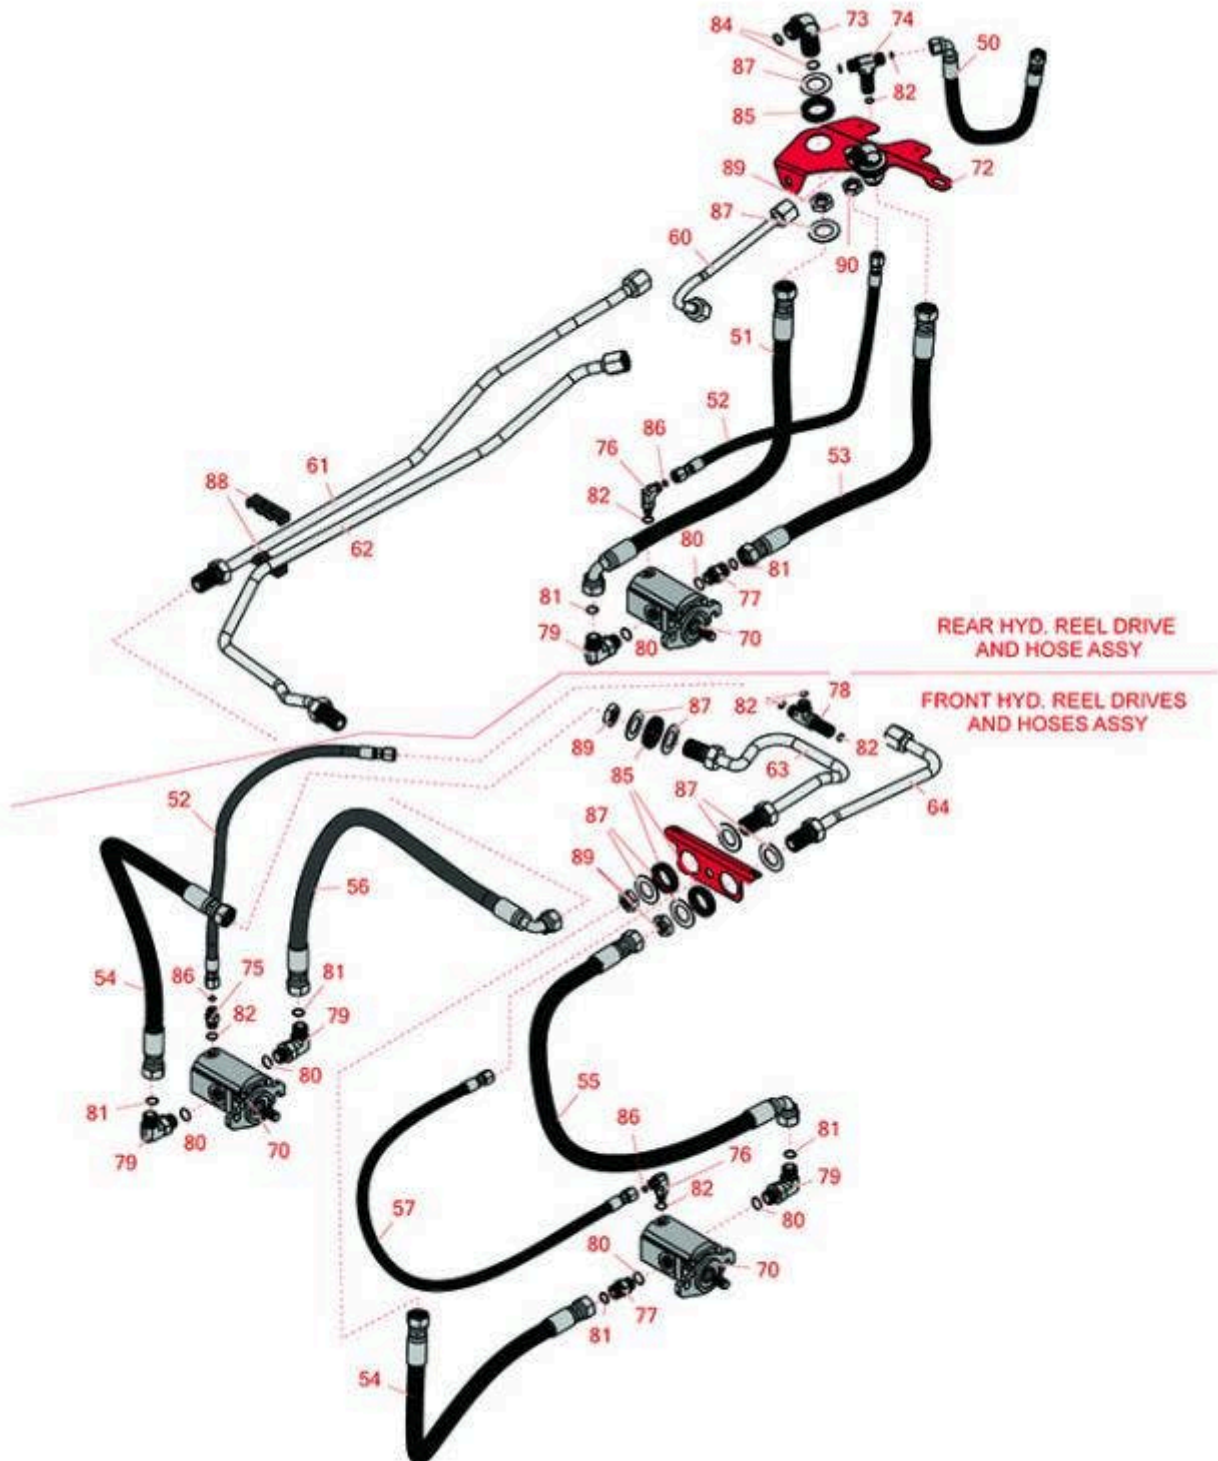

Replaces Toro Greensmaster 3120 Parts

Traction Unit
Hydraulics

All original equipment manufacturers names and part numbers are used for identification purposes only, and we are in no way implying that our products are original equipment parts. Prices subject to change without notice.

Replaces Toro Greensmaster 3120 Parts

*Traction Unit
Hydraulics*

Item No	R&R Part No.	OEM Part No.	Description	Qty Req	Order Quantity
74	R105-8281	105-8281	Tee-Bulkhead	1	
75	R340-92	340-92	Hydraulic Fitting - Striaight	1	
76	R340-132	340-132	Hydraulic Fitting - 90 Deg	4	
77	R340-4	340-4	Hydraulic Fitting - Male Connector	2	
78	R340-68	340-120, 340-68	Fitting - Tee - Bulkhead	1	
79	R340-98	340-98	Hydraulic Fitting	8	
80	R237-79	237-79	O-Ring	6	
81	R237-30	23-6320, 237-30	O-Ring - Seal	6	
82	R237-22	107-8844, 237-22, 237-78	O-Ring	8	
84	R237-65	237-65, 237.65	O-Ring	2	
85	R240-3	240-3	Grommet- Rubber	4	
86	R237-21	237-21, 327-21	O-Ring	3	
87	R69-9010	69-9010, 9-9010	Washer	10	
88	R93-2509	93-2509	Clamp - Tube	2	
89	R340-74	340-74	Locknut - Bulkhead	5	
90	R340-70	340-70	Nut - Lock	1	