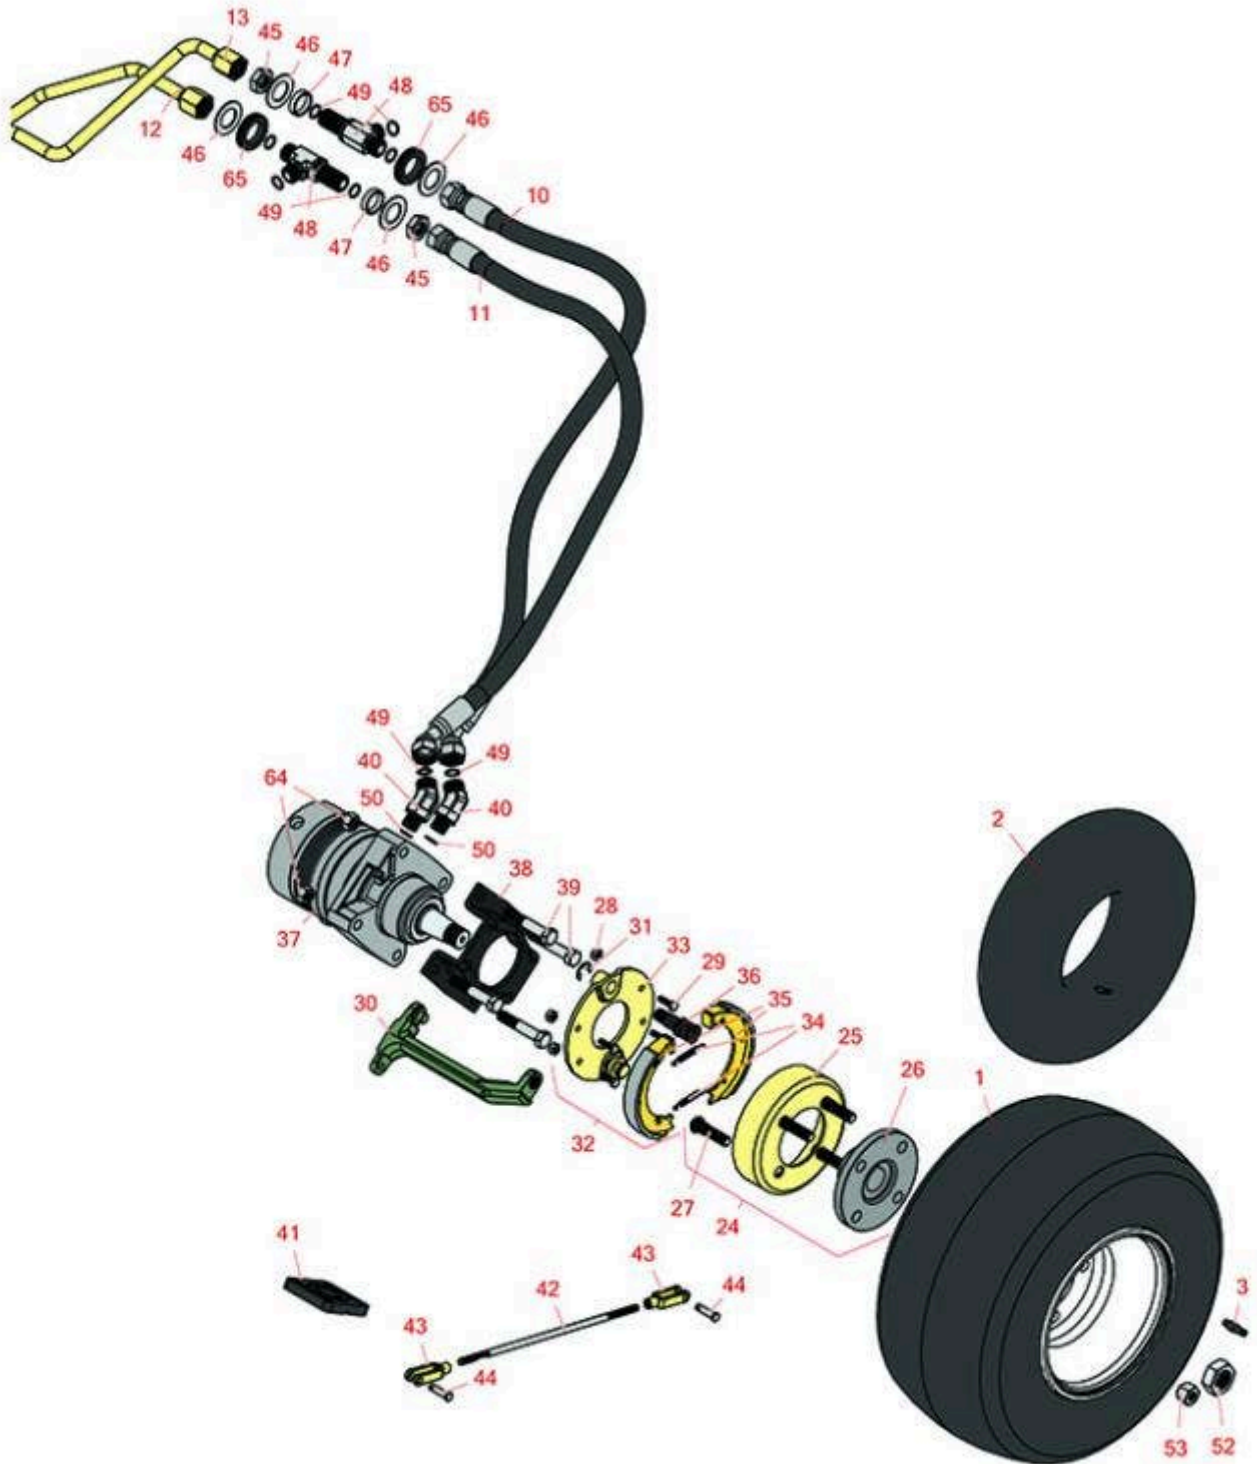

Replaces Toro Greensmaster 3120 Parts

Traction Unit
Front Wheel

All original equipment manufacturers names and part numbers are used for identification purposes only, and we are in no way implying that our products are original equipment parts. Prices subject to change without notice.

Replaces Toro Greensmaster 3120 Parts

Traction Unit
Front Wheel

Item No	R&R Part No.	OEM Part No.	Description	Qty Req	Order Quantity
Tires					
1	R217-60	217-60, 242-49	Wheel - with Valve Stem - White	2	
2	R700141	232-37, 232-47	Tube - 18x6.50/7.50/8.50/9.50-8 TR13	2	
3	R232-27	232-27, 232-31	Stem - Valve w/ Cap	2	
Hoses					
10	R105-4336	105-4336	Hydraulic Hose Assy	1	
<i>Tech Note: Ser# 316000501-401320000:</i>					
10	R138-4975	138-4975	Hydraulic Hose Assy - Hp	1	
<i>Tech Note: Ser# 403410001-999999999:</i>					
11	R105-4333	105-4333	Hydraulic Hose Assy	1	
12	R112-0204	112-0204	Tube-Hyd	1	
13	R112-0203	112-0203	Tube-Hyd	1	
Other Parts Available					
24	R10-6821	10-6820, 10-6821, Oct-20	Hub and Drum Assy	2	
25	R10-6850	10-6850	Drum - Brake	2	
26	R10-6870-03	10-6870, 10-6870-03, Oct-70	Hub - Wheel	2	
27	R85-6540	85-6540	Stud - Drive 1/2-20 x 2	8	