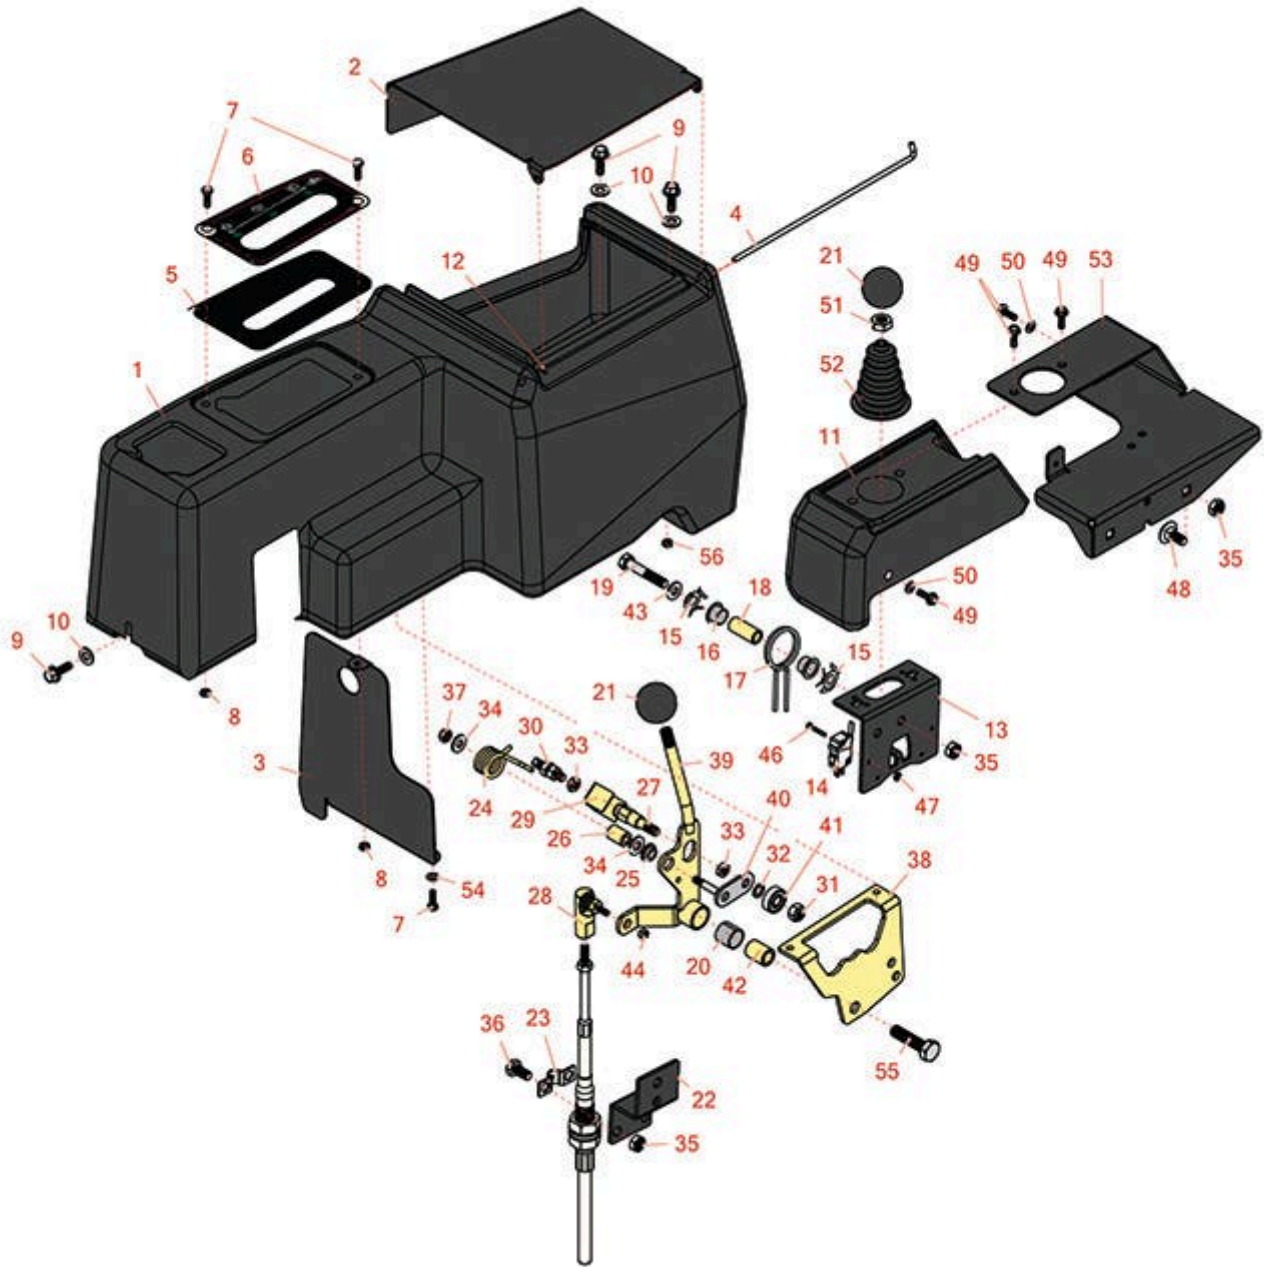

Replaces Toro Greensmaster 3120 Parts

Traction Unit
Console & Joystick

All original equipment manufacturers names and part numbers are used for identification purposes only, and we are in no way implying that our products are original equipment parts. Prices subject to change without notice.

Replaces Toro Greensmaster 3120 Parts

*Traction Unit
Console & Joystick*

Item No	R&R Part No.	OEM Part No.	Description	Qty Req	Order Quantity
1	R105-8250	105-8250	Console	1	
2	R105-8254-03	105-8254-03	Lid - Console	1	
3	R105-8255-03	105-8255-03	Baffle-Console	1	
4	R105-8256	105-8256	Rod-Hinge	1	
5	R105-8280-03	105-8280-03	Plate - Console	1	
6	R105-8306	105-8306	Decal - Speed Selector	1	
7	R3290-134	3290-134	Screw - 10-24x5/8 Hh Ms	4	
8	R3290-148	3290-148	Nut - 10-24 Fl Lock	4	
9	R32144-10	32140-81, 32144-10, 32144-3, 34-140-AMVD	Bolt - 1/4-20 x 3/4 Serrated Hx Wshr	2	
10	R3256-22	24-9-BD, 3-1032, 3256-1, 3256-22, 93-0954, 93-0989	Washer - Flat 1/4 Yellow	3	
11	R105-8251	105-8251	Pod	1	
12	R151399		Retainer - Push-On	2	
13	R115-5357-03	115-5357-03	Bracket - Joystick	1	
14	R108-6496	108-6496	Micro Switch w/Boot	2	
15	R106-4193	106-4193	Washer - Finger, Spr	2	
16	R93-5547	93-5547	Bushing-Nylon	2	
17	R105-8289	105-8289, 93-5509	Spring-Torsion	1	