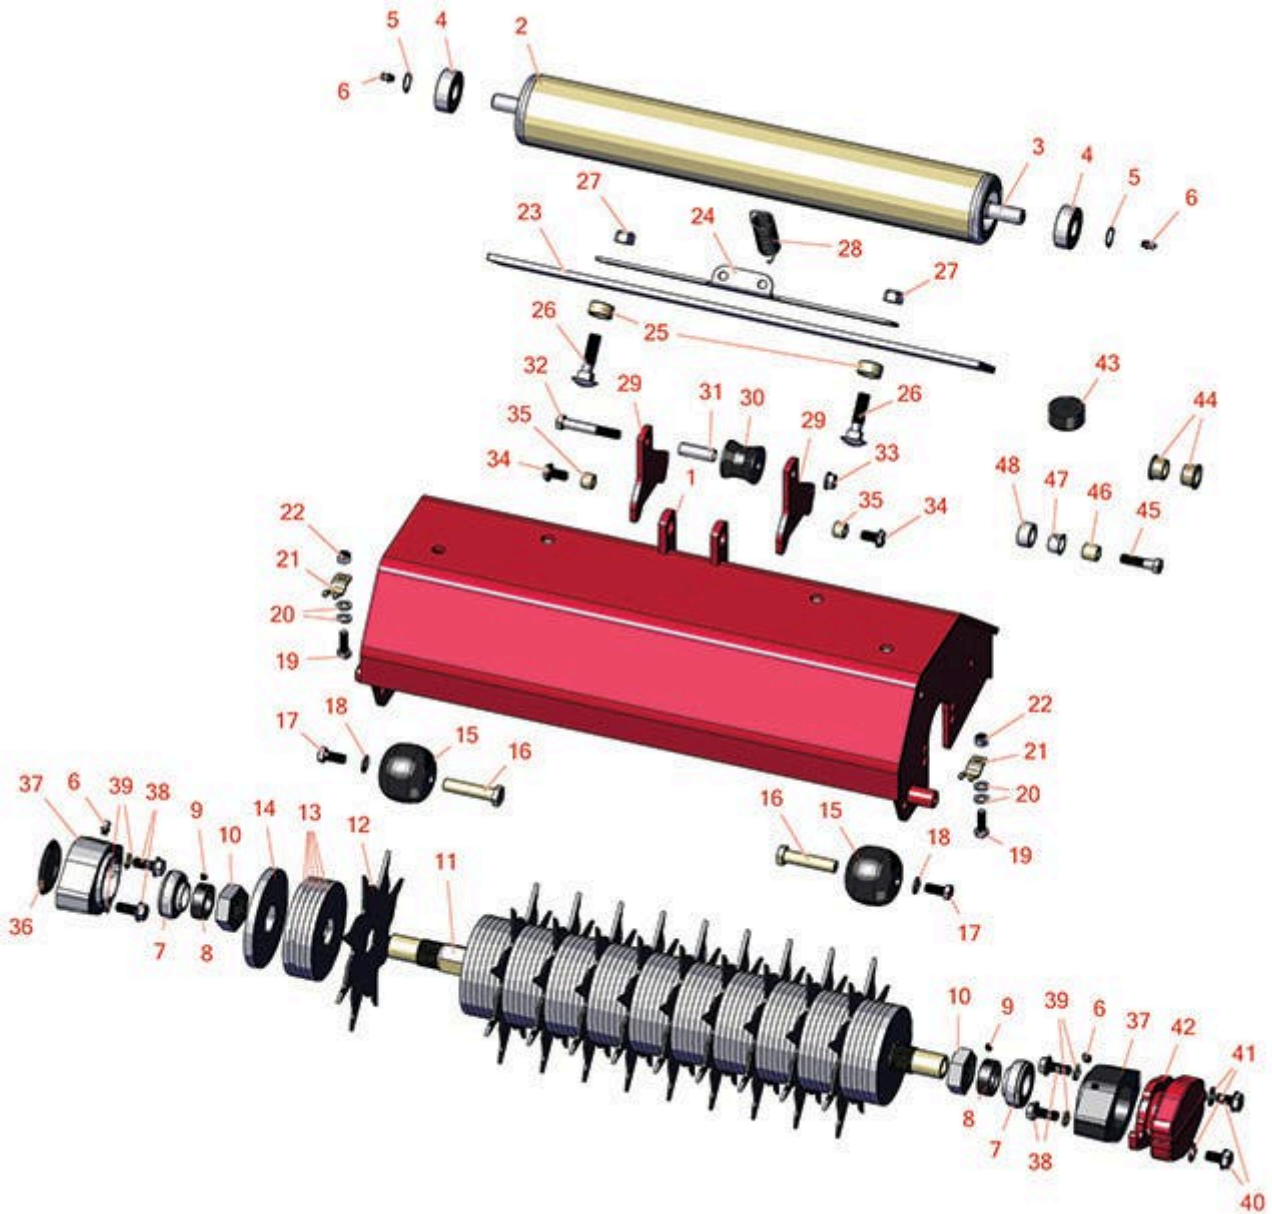

Replaces Toro Greensmaster 3120 Parts

Spiker Unit
Spiker Reel & Frame

All original equipment manufacturers names and part numbers are used for identification purposes only, and we are in no way implying that our products are original equipment parts. Prices subject to change without notice.

Replaces Toro Greensmaster 3120 Parts

Spiker Unit

Spiker Reel & Frame

Item No	R&R Part No.	OEM Part No.	Description	Qty Req	Order Quantity
1	R100-6443-01	100-6443-01	Frame - Spiker	1	
2	R99-1615	99-1615	Roller - Rear 3	1	
3	R93-2466	93-2466	Shaft - Rear Roller	1	
4	R93-2559	93-2559	Bearing	2	
5	R458013	30-0580, 32120-72, 458013, 93-2525, 936125	Ring - Retaining	2	
6	R302-5	21-6010, 302-11, 302-37, 302-47, 302-5, 302-57, 302-58, 302-6, 31-0300, 32-9660, 60-0800, 62-3880, 92-4181	Fitting - Grease	4	
7	R71-1360	251-219, 251-253, 251-254, 251-320, 71-1360, 88-7880, 94-3405	Bearing	2	
8	R251-77	251-77	Collar - Bearing	2	
9	R3245-35	3245-35	Screw - Set 1/4-28 x 1/4	4	
10	R3220-18	3220-18, 67-5840	Nut - Jam V-Cut Shaft	2	
11	R99-1611	99-1611	Shaft - Spiker	1	