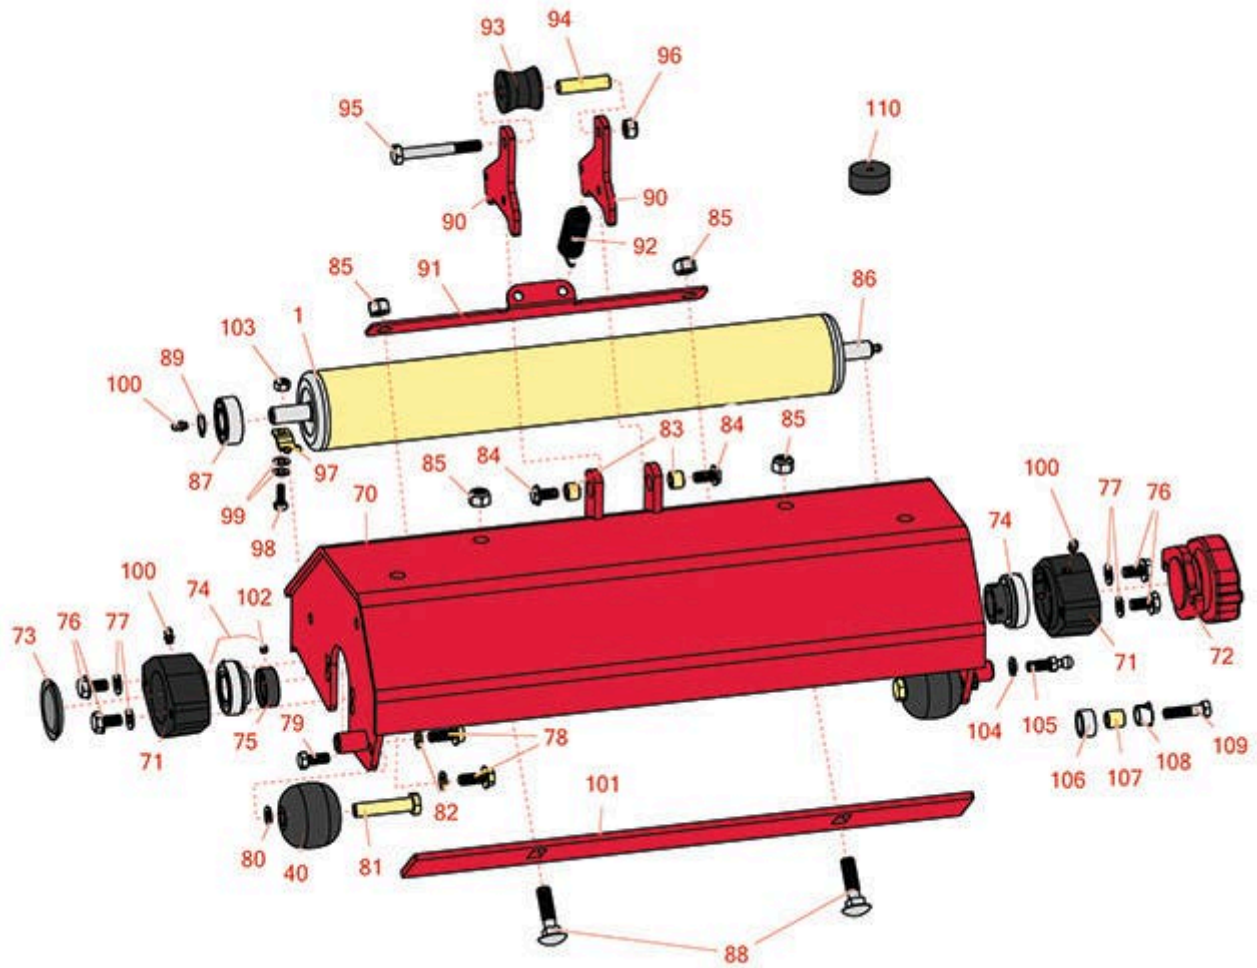

Replaces Toro Greensmaster 3000 Parts

Tri-Roller Unit - Model 04495

Tri-Roller & Frame

All original equipment manufacturers names and part numbers are used for identification purposes only, and we are in no way implying that our products are original equipment parts. Prices subject to change without notice.

Replaces Toro Greensmaster 3000 Parts

Tri-Roller Unit - Model 04495

Tri-Roller & Frame

Item No	R&R Part No.	OEM Part No.	Description	Qty Req	Order Quantity
Rollers					
1	R99-1615	99-1615	Roller - Rear 3	1	
Wheels					
40	R99-4210	99-4140, 99-4210	Basket Roller - Smooth Anti Scalp	2	
Other Parts Available					
70	R100-6443-01	100-6443-01	Frame - Spiker	1	
71	R95-7148	95-7148	Housing - Bearing Reel	2	
72	R95-1642-01	93-2570, 95-1642, 95-1642-01	Counterweight	1	
73	R150485	2410-30, 2410-30OSS	Cap - Protective Bearing Housing	1	
74	R71-1360	251-219, 251-253, 251-254, 251-320, 71-1360, 88-7880, 94-3405	Bearing	2	
75	R251-77	251-77	Collar - Bearing	2	
76	R93-2569	93-2569	Bolt - Hex Washer Nyloc M10	4	

Replaces Toro Greensmaster 3000 Parts

Tri-Roller Unit - Model 04495

Tri-Roller & Frame

Item No	R&R Part No.	OEM Part No.	Description	Qty Req	Order Quantity
77	R453011	01-166-0100, 01-166-0120, 01-166-0270, 01-166-0500, 01-166-0600, 01-166-0620, 132-4593, 2356-3, 237-12, 24-10-AD, 24-11-AD, 24-11-BD, 24-12-AD, 24-12-BD, 30-9310, 32-8190, 3256-24, 3256-3, 3256-36, 3256-4, 453011, 47-9950, 48-9220, 513458, 7-0052	Washer - Flat 3/8 SAE Y/Zinc	4	
78	R33115-025	33115-025, 48-7780	Bolt - Hex HD M10-1.5 x 25	4	
79	R400260	01-178-0605, 18-4100, 19-8270, 323-3, 323-33, 323-34, 323-5, 3235-5	Bolt - Hex HD 3/8-16 x 7/8	2	
80	R3256-45	3256-45	Washer - Flat .733 x .381 x .058 YZ	2	
81	R99-4209	99-4209	Shaft - Special	2	
82	R48-9590	01-176-0040, 42-9600, 48-9590, 48-9690, 63-7780	Washer - Lock 10mm	4	