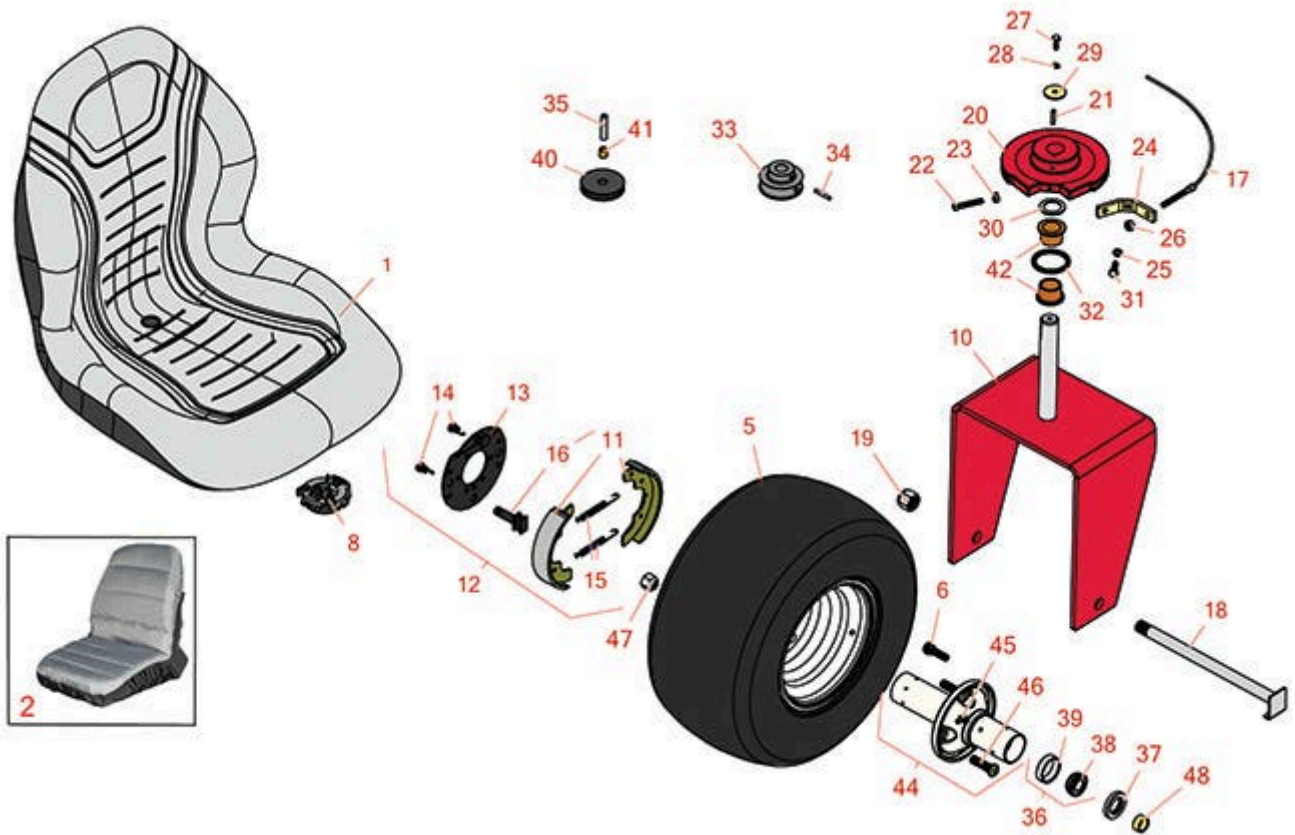

# Replaces Toro Greensmaster 3000 Parts

Traction Unit - Model 04350

Seat & Rear Wheel

All original equipment manufacturers names and part numbers are used for identification purposes only, and we are in no way implying that our products are original equipment parts. Prices subject to change without notice.

# Replaces Toro Greensmaster 3000 Parts

Traction Unit - Model 04350

Seat & Rear Wheel

Item No	R&R Part No.	OEM Part No.	Description	Qty Req	Order Quantity
1	<b>RMXB200GY</b>	100-3187, 104-4620, 104-7620, 21-4880, 351-59, 351-76, 49-8130, 63-9410, 66-5400, 75-9190, 750105, 92-6280, MXB200GY	Milsco Seat XB200 - Grey	1	
<i>Tech Note: This seat will not accept seat belts:</i>					
2	<b>R120-5179</b>	120-5179	Large Seat Cover - Gray	1	
<b>Tires</b>					
5	<b>R150314</b>		Tire w/Wheel - 18x9.50-8 (2 Ply) Carlisle Smooth	2	
5	<b>R217-60</b>	217-60, 242-49	Wheel - with Valve Stem - White	2	
5	<b>R700141</b>	232-37, 232-47	Tube - 18x6.50/7.50/8.50/9.50-8 TR13	2	
6	<b>R232-24</b>	232-24, 232-35	Stem - Valve w/ Cap	2	
<b>Gauges and Controls</b>					
8	<b>R151541</b>	R&R ON, LY	Delta Seat Switch - Twist Mount 1 Pole Normally Open	1	
<b>Other Parts Available</b>					
10	<b>R62-2220</b>	62-2220, 62-2220-01	Caster Fork - Fits GM3000	1	
11	<b>R11-1579</b>	11-1579, 215-73	Shoe - Brake	4	