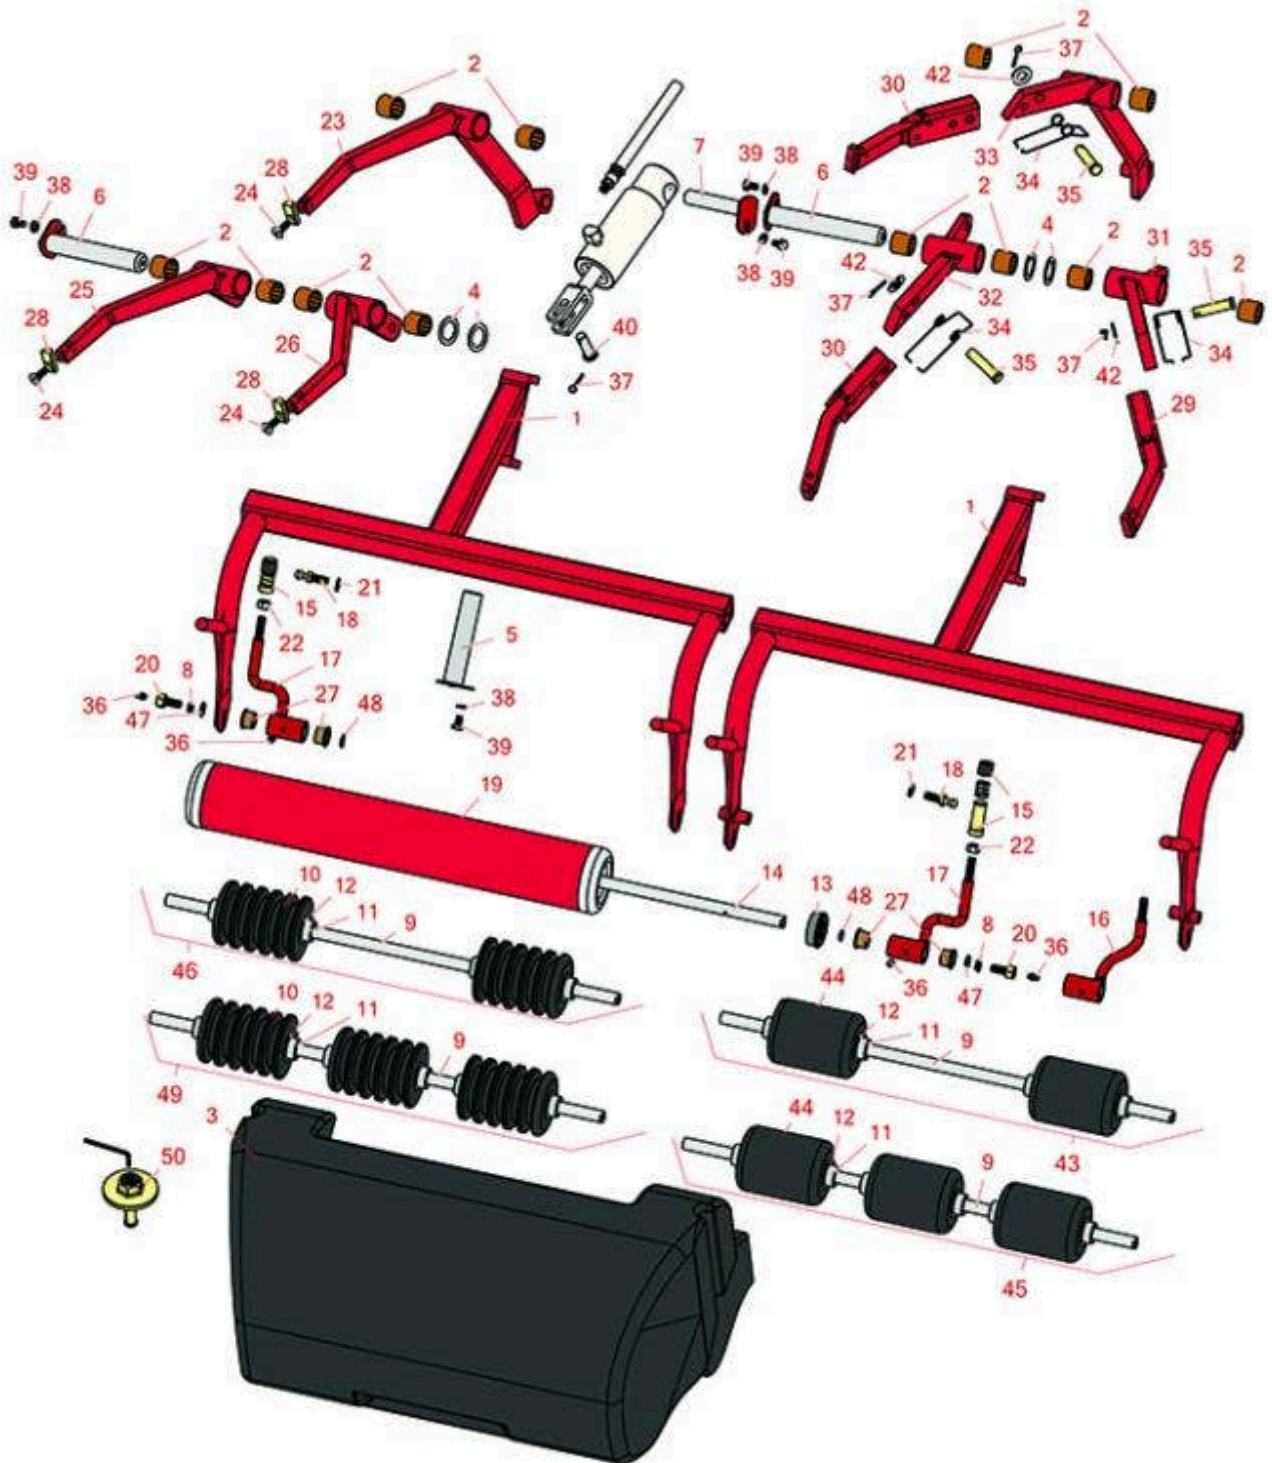

# Replaces Toro Greensmaster 3000 Parts

*Traction Unit - Model 04350*

*Pull Frame, Roller & Basket*

All original equipment manufacturers names and part numbers are used for identification purposes only, and we are in no way implying that our products are original equipment parts. Prices subject to change without notice.

# Replaces Toro Greensmaster 3000 Parts

Traction Unit - Model 04350

Pull Frame, Roller & Basket

Item No	R&R Part No.	OEM Part No.	Description	Qty Req	Order Quantity
---------	--------------	--------------	-------------	---------	----------------

## Other Parts Available

1	<b>R83-0210</b>	12-8200, 47-5960, 83-0210	Frame - Pull RH / Center	2	
---	-----------------	---------------------------------	--------------------------	---	--

1	<b>R83-0090</b>	12-8190, 47-5970, 83-0090, 86-9810-01	Frame - Pull LH	1	
---	-----------------	--	-----------------	---	--

5	<b>R10-6090</b>	10-6090	Pin - Pivot 4 7/8 Long	3	
---	-----------------	---------	------------------------	---	--

All original equipment manufacturers names and part numbers are used for identification purposes only, and we are in no way implying that our products are original equipment parts. Prices subject to change without notice.