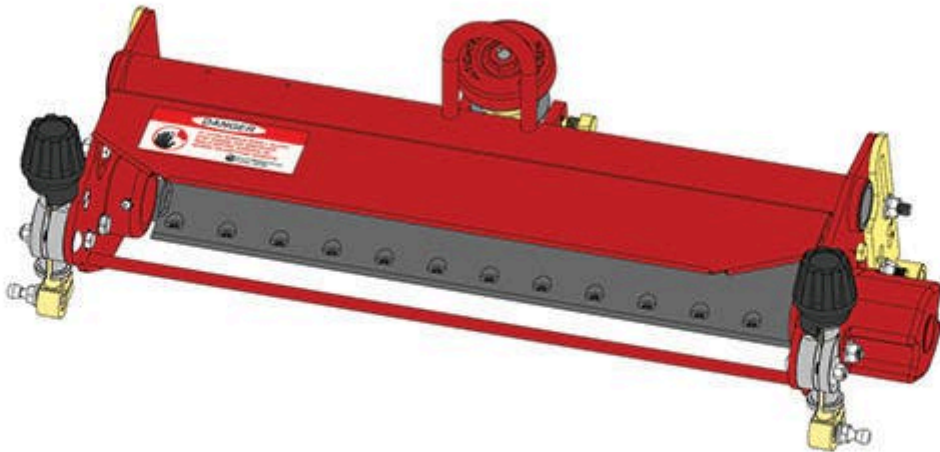

## Replaces Toro Greensmaster 3000 Parts

*SPA Cutting Unit - Models 04460, 04465 & 04478  
Complete Cutting Unit*

All original equipment manufacturers names and part numbers are used for identification purposes only, and we are in no way implying that our products are original equipment parts. Prices subject to change without notice.

# Replaces Toro Greensmaster 3000 Parts

SPA Cutting Unit - Models 04460, 04465 & 04478  
Complete Cutting Unit

Item No	R&R Part No.	OEM Part No.	Description	Qty Req	Order Quantity
---------	--------------	--------------	-------------	---------	----------------

## Standard Cutting Unit

1	<b>R150201</b>		Complete Standard Cutting Unit	0	
---	----------------	--	--------------------------------	---	--

*Tech Note: R&R Cutting Units Complete with R5-3189 8 Blade Reel, R63-8470 Thin Bedknife, R21-6540 Grooved Front Roller & R52-3120 Solid Rear Roller:*