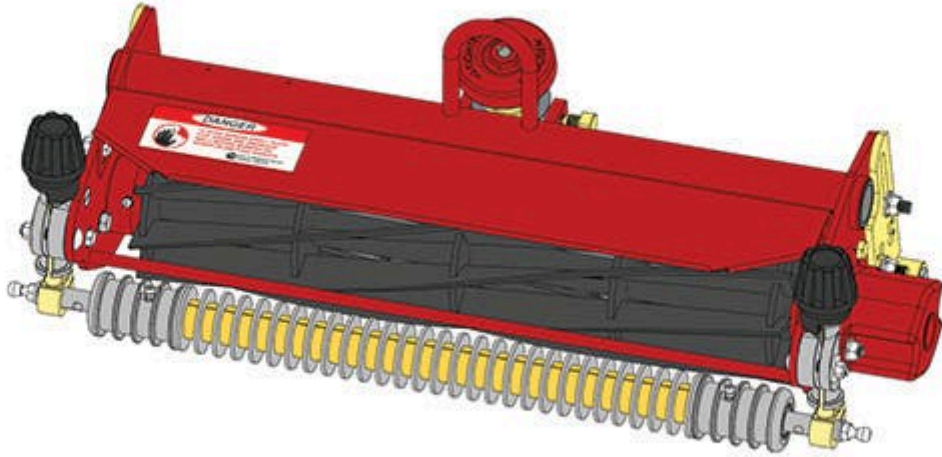

## Replaces Toro Greensmaster 3000 Parts

*SPA Cutting Unit - Models 04460, 04465 & 04478  
Complete Cutting Unit*

All original equipment manufacturers names and part numbers are used for identification purposes only, and we are in no way implying that our products are original equipment parts. Prices subject to change without notice.

# Replaces Toro Greensmaster 3000 Parts

SPA Cutting Unit - Models 04460, 04465 & 04478  
Complete Cutting Unit

Item No	R&R Part No.	OEM Part No.	Description	Qty Req	Order Quantity
---------	--------------	--------------	-------------	---------	----------------