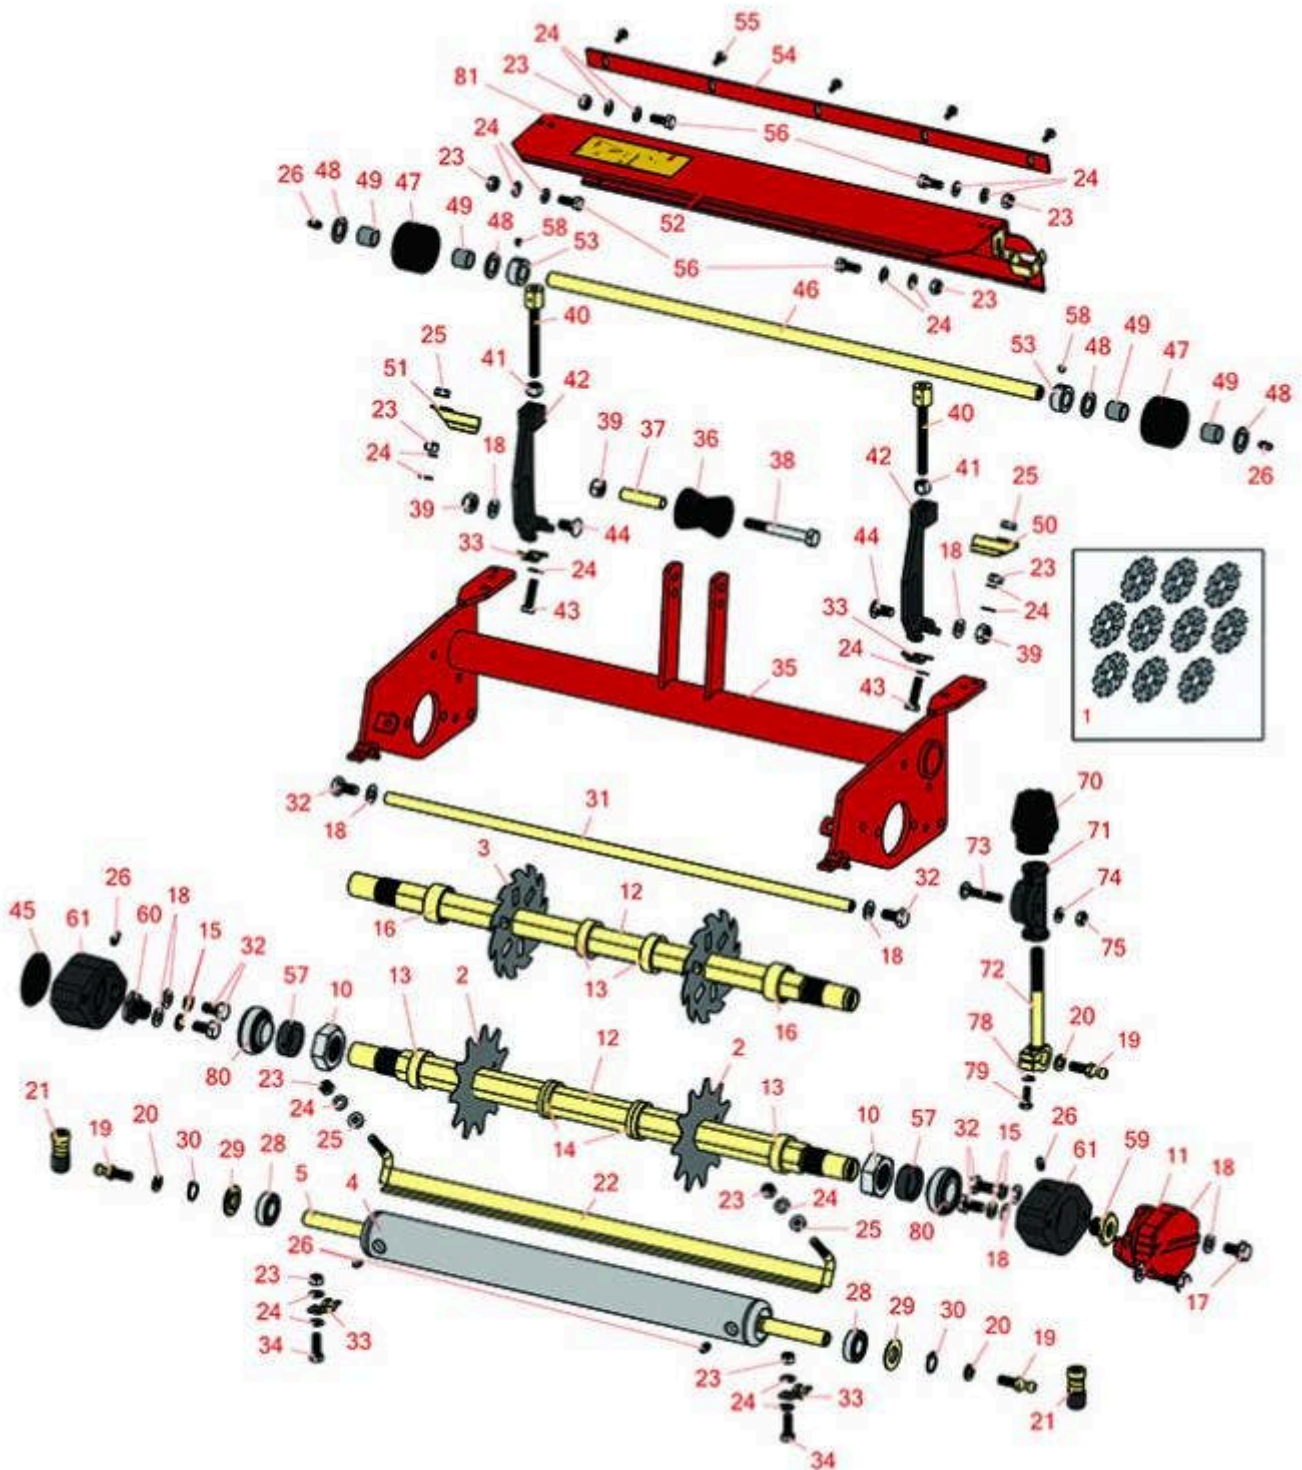

Replaces Toro Greensmaster 3000 Parts

Dethatcher Unit - Models 04493 & 04496

Dethatching Reel & Frame

All original equipment manufacturers names and part numbers are used for identification purposes only, and we are in no way implying that our products are original equipment parts. Prices subject to change without notice.

Replaces Toro Greensmaster 3000 Parts

Dethatcher Unit - Models 04493 & 04496

Dethatching Reel & Frame

Item No	R&R Part No.	OEM Part No.	Description	Qty Req	Order Quantity
---------	--------------	--------------	-------------	---------	----------------

Overhaul Kits

1	R106-6392	106-6392	Verti-Cut Blade Kit - 2mm Carbide Tipped	0	
---	------------------	----------	--	---	--

Tech Note: Includes Carbide Tipped Blades to rebuild 3 dethatching reels: 108 ea: R150209C Vertical Mower Blade:

Verti-Cut Blades

2	R17-1590	17-1590	Verti-Cut Blade	36	
3	R150109C	106-5422	Verti-Cut Blade - Carbide Tipped 1.2mm	36	
3	R150209C	106-6355	Verti-Cut Blade - Carbide Tipped 2mm	36	

Rollers

4	R95-5943	95-5943	Roller - Front 2	1	
5	R95-5946	95-5946	Shaft - 2 Front Roller	1	