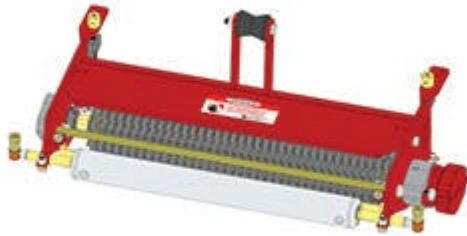

## Replaces Toro Greensmaster 3000 Parts

*Dethatcher Unit - Models 04493 & 04496*

*Complete Dethatcher Unit*

All original equipment manufacturers names and part numbers are used for identification purposes only, and we are in no way implying that our products are original equipment parts. Prices subject to change without notice.

# Replaces Toro Greensmaster 3000 Parts

Dethatcher Unit - Models 04493 & 04496

Complete Dethatcher Unit

Item No	R&R Part No.	OEM Part No.	Description	Qty Req	Order Quantity
---------	--------------	--------------	-------------	---------	----------------

## Standard Dethatching Unit

1	R150235		Complete Standard Verti-Cut Unit	0	
---	---------	--	----------------------------------	---	--