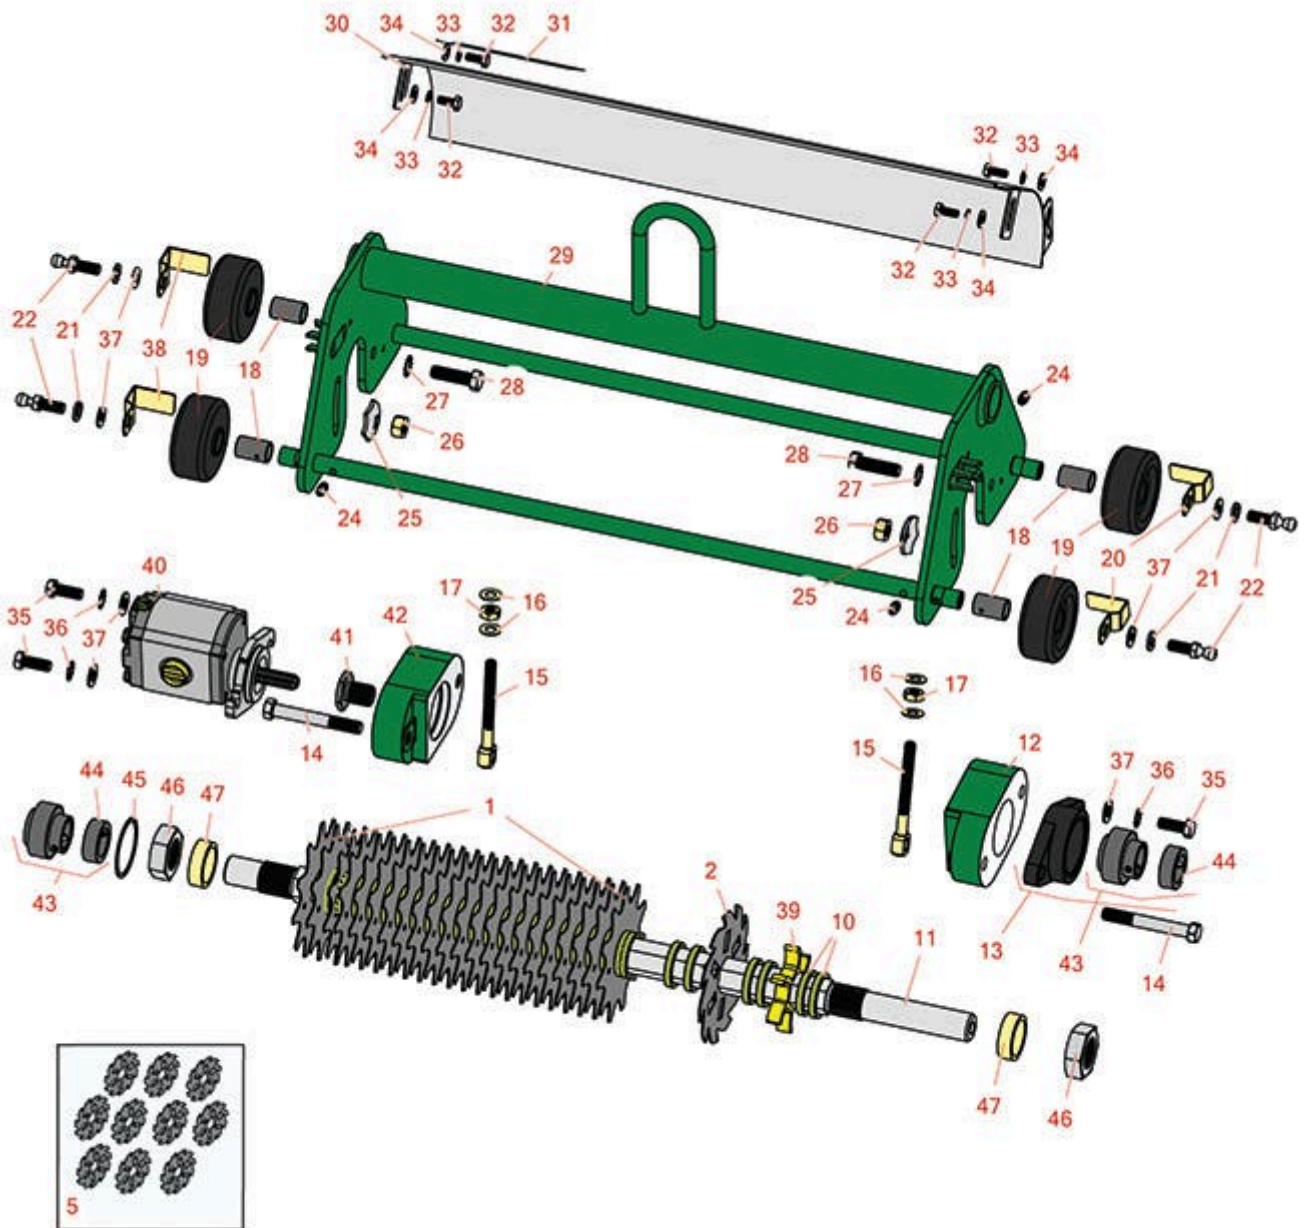

Replaces R&R Products Versa-Green

1860 Parts

Verti-Cut Unit with Wheels

Verti-Cut Reel & Frame

All original equipment manufacturers names and part numbers are used for identification purposes only, and we are in no way implying that our products are original equipment parts. Prices subject to change without notice.

Replaces R&R Products Versa-Green

1860 Parts

Verti-Cut Unit with Wheels

Verti-Cut Reel & Frame

Item No	R&R Part No.	OEM Part No.	Description	Qty Req	Order Quantity
---------	--------------	--------------	-------------	---------	----------------

Verti-Cut Blades

1	R17-1590		Verti-Cut Blade		36
2	R150209C	R106-6355, R150209, RGCC-003, RTCU26776	Verti-Cut Blade - Carbide Tipped 2mm		36
2	R150109C	R106-5422, RGCC-002	Verti-Cut Blade - Carbide Tipped 1.2mm		36

Replaces R&R Products Versa-Green

1860 Parts

Verti-Cut Unit with Wheels

Verti-Cut Reel & Frame

Item No	R&R Part No.	OEM Part No.	Description	Qty Req	Order Quantity
17	R3217-7	3217-7, R01-188-0616, R1441, R14H1076, R22-13-AJD, R513296, R513415, R513425, R915113P	Nut - 3/8-16 Hex Plated	4	
18	R17-1620		Bushing - Wheel	4	
19	R17-1630		Wheel - Rubber Fits V-Cut Unit	4	
20	R17-1640		Scraper - Wheel LH	2	
21	R3254-6	446142, R01-166-0010, R01-166-0280, R01-166-0610, R12H304, R3253-5, R3254-18, R3290-223, R446140, R446142, R48-9370	Washer - Lock 3/8	4	
22	R94-2958	R2411-7	Stud - Alloy Ball Joint	2	