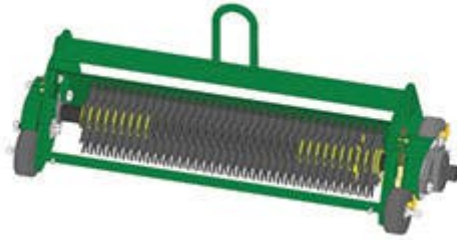

# Replaces R&R Products Versa-Green

## 1860 Parts

*Verti-Cut Unit with Wheels*

*Complete Verti-Cut Unit*

All original equipment manufacturers names and part numbers are used for identification purposes only, and we are in no way implying that our products are original equipment parts. Prices subject to change without notice.