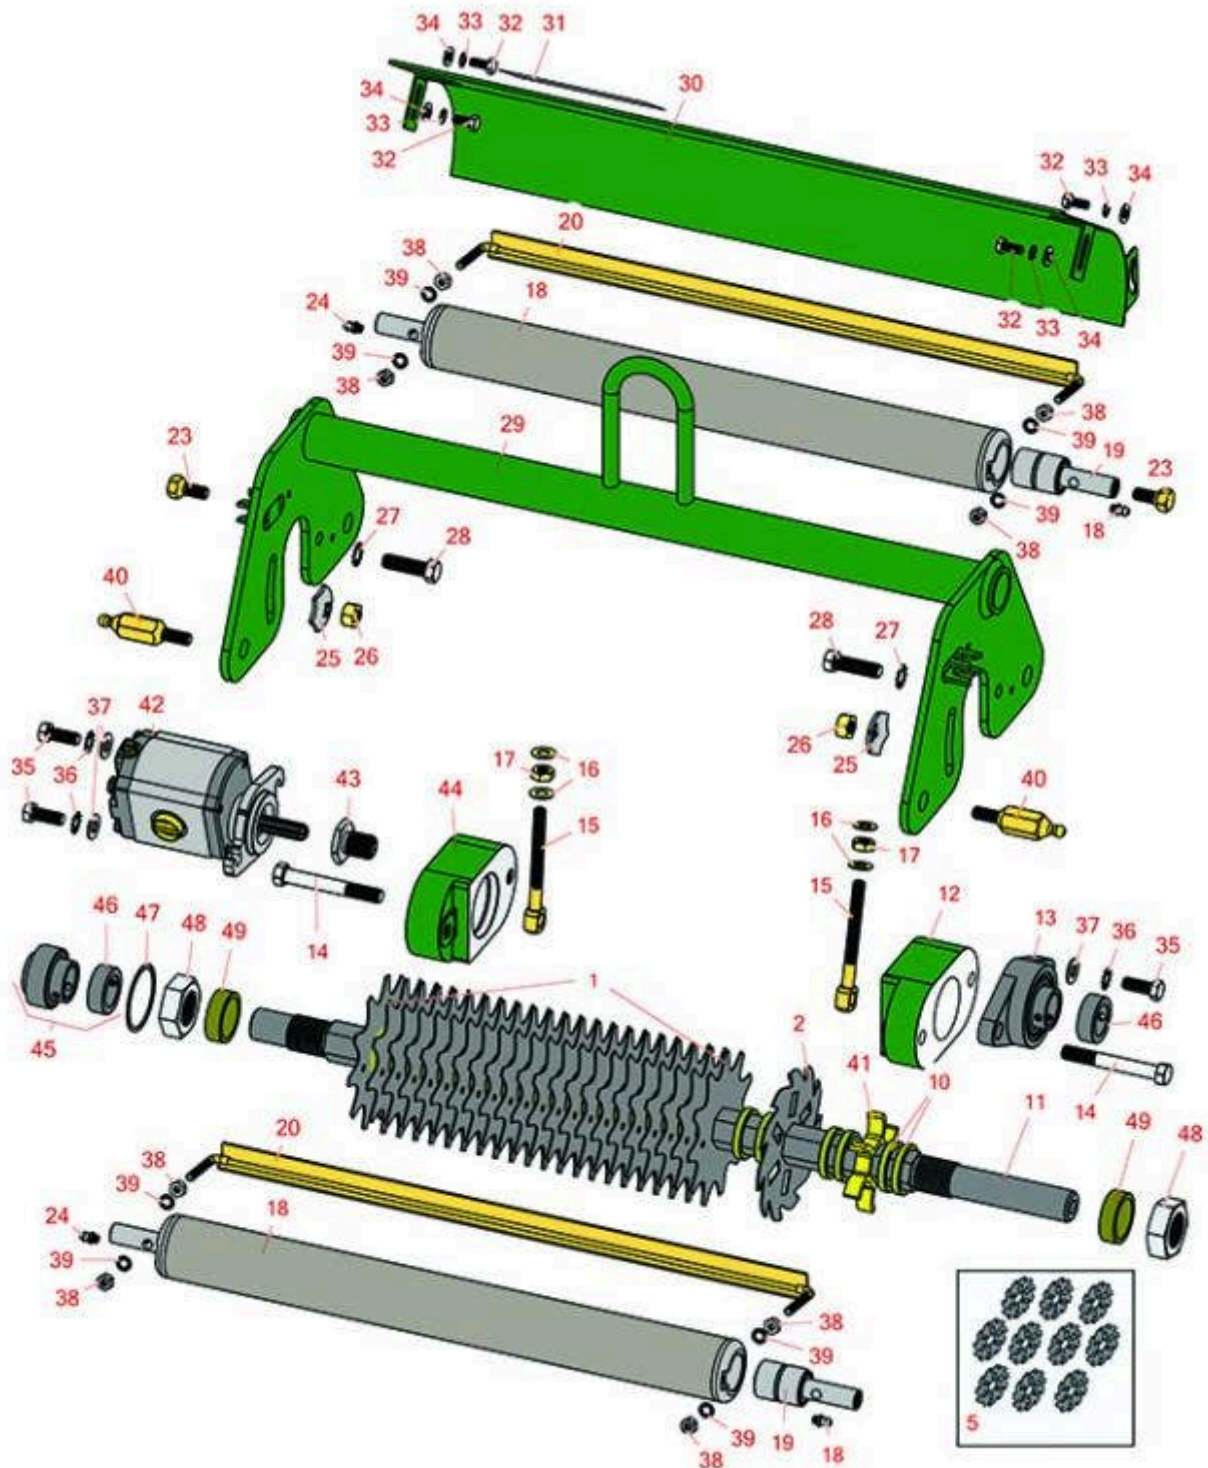

Replaces R&R Products Versa-Green

1860 Parts

Verti-Cut Unit with Rollers

Verti-Cut Reel & Frame

All original equipment manufacturers names and part numbers are used for identification purposes only, and we are in no way implying that our products are original equipment parts. Prices subject to change without notice.

Replaces R&R Products Versa-Green

1860 Parts

Verti-Cut Unit with Rollers

Verti-Cut Reel & Frame

Item No	R&R Part No.	OEM Part No.	Description	Qty Req	Order Quantity
---------	--------------	--------------	-------------	---------	----------------

Verti-Cut Blades

1	R17-1590		Verti-Cut Blade	36	
2	R150209C	R106-6355, R150209, RGCC-003, RTCU26776	Verti-Cut Blade - Carbide Tipped 2mm	36	
2	R150109C	R106-5422, RGCC-002	Verti-Cut Blade - Carbide Tipped 1.2mm	36	

Other Parts Available

10	R17-1600		Spacer - V-Cut Reel 1/4	72	
11	R17-1570		Shaft - Hex Verti-Cut	1	
12	R17-1520G		Weight - Counter V-Cut - Green	1	
13	R251-247		Bearing - Flanged V-Cut Sft	1	
14	R324-13		Bolt - Hex HD 7/16 x 3-1/4	2	
15	R17-1510		Eyebolt	2	
16	R17-1710		Washer - Flat 3/8 Yellow USS	4	