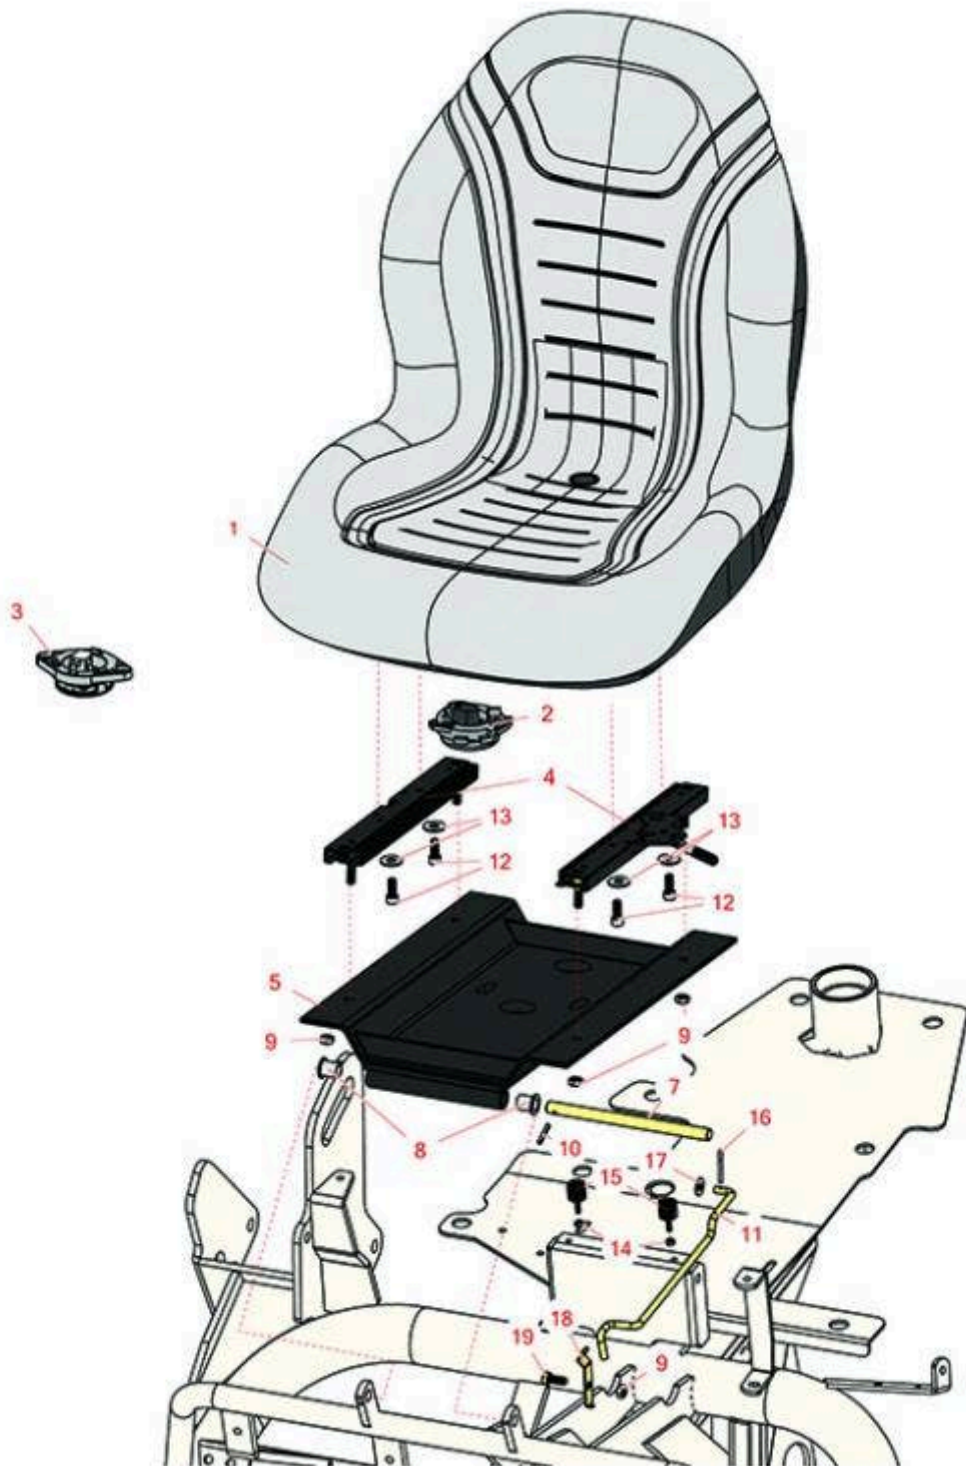

Replaces R&R Products Versa-Green

1860 Parts

Traction Unit

Seat

All original equipment manufacturers names and part numbers are used for identification purposes only, and we are in no way implying that our products are original equipment parts. Prices subject to change without notice.

Replaces R&R Products Versa-Green

1860 Parts

Traction Unit
Seat

Item No	R&R Part No.	OEM Part No.	Description	Qty Req	Order Quantity
---------	--------------	--------------	-------------	---------	----------------

Tech Note: This seat will not accept seat belts:

1	R120-5179		Large Seat Cover - Gray	1	
---	------------------	--	-------------------------	---	--

Gauges and Controls

2	R151541		Delta Seat Switch - Twist Mount 1 Pole Normally Open	1	
3	R92-6282	R554390, RAET10449	Switch - Kill - Seat	1	

Other Parts Available

4	R150224	R133-8896, R92-8990, R92-8991	Adjusters - Seat (Set of 2)	1	
5	R150231		Seat Support Assy	1	
7	R49-5580		Shaft - Support Seat	1	
8	R256-155	R265-155	Bushing - Flanged	2	
9	R3296-29	3296-29, R1-804256, R915662P	Locknut - 5/16-18 ESNA	4	
10	R32121-45	R32121-113, R32121-92	Pin - Spring Roll 5/32 x 1	1	