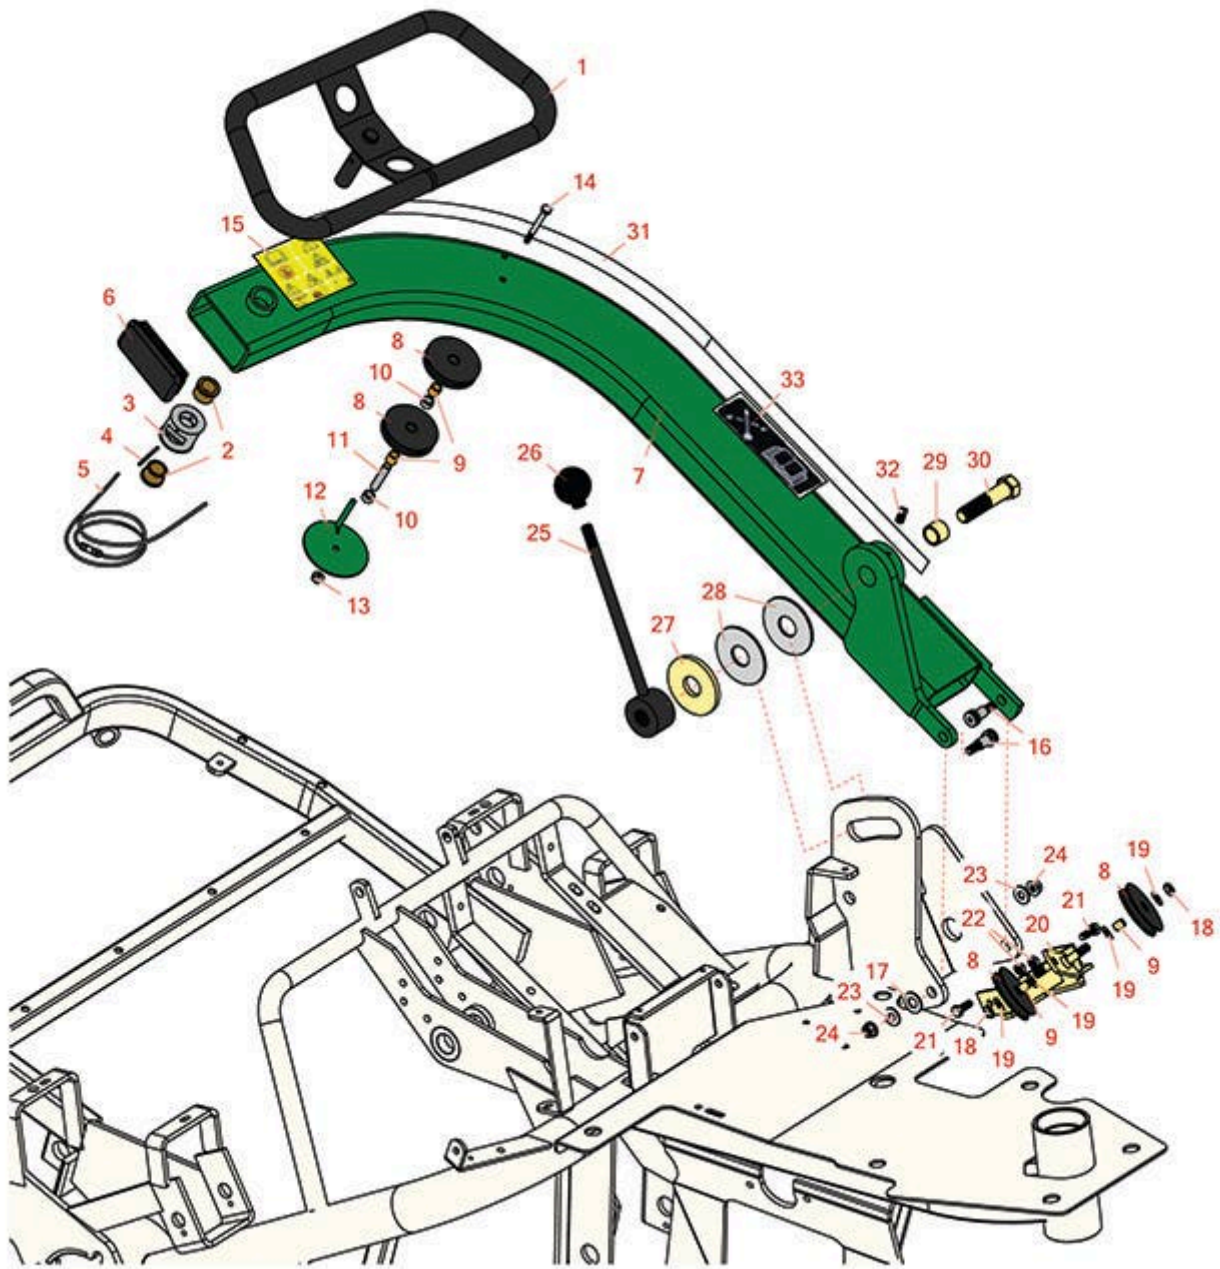

Replaces R&R Products Versa-Green

1860 Parts

Traction Unit

Steering Arm

All original equipment manufacturers names and part numbers are used for identification purposes only, and we are in no way implying that our products are original equipment parts. Prices subject to change without notice.

Replaces R&R Products Versa-Green

1860 Parts

Traction Unit
Steering Arm

Item No	R&R Part No.	OEM Part No.	Description	Qty Req	Order Quantity
1	R49-5900		Steering Wheel	1	
2	R256-113		Bushing - 3/4 ID x 1 1/8 Flange	2	
3	R95-7149		Front Steering Pulley	1	
4	R32121-44		Roll Pin - 3/16 x 2	1	
5	R95-5965		Cable - Steering Fits 3050	1	
6	R95-7140P	R95-7140, R95-7140-01	Cap - Plastic - Steering Arm	1	
7	R95-2941G		Steering Arm	1	
8	R5-2653		Pulley - Idler Steering Cable	4	
9	R256-2		Bushing - Idler Pulley	4	
10	R71-5440		Spacer - Steering Pulley	2	
11	R10-7240		Spacer - Steering Pulley	1	
12	R95-5959G		Pulley - Support - Green	1	
13	R301504	R32127-24, R32146-17, R3296-16, R3296-42, R915661P, RM40333	Locknut - ESNA 1/4-20	1	
14	R400124	R01-178-0420, R20-11-AD, R321-15	Bolt - Hex HD 1/4-20 x 2-1/2 GR5	1	
15	R93-8063	R83-1790	Decal - Warning Ce	1	
16	R150258		Bolt - Shoulder 1/2-13	2	

Replaces R&R Products Versa-Green

1860 Parts

Traction Unit

Steering Arm

Item No	R&R Part No.	OEM Part No.	Description	Qty Req	Order Quantity
17	R3256-26	3256-26, R01-166-0540, R01-166-0820, R17-2530, R24-13-BD, R30-8570, R356206, R48-9390	Washer - 1/2 in	4	
17	R453017	3256-26, R01-166-0050, R01-166-0240, R01-166-0800, R24-13-AD, R24-14-AD, R32-8110, R3256-6, R452012, R69-8980	Washer - Flat 1/2	4	
18	R444850		Nut - 3/8-16 Jam Center Lock	2	
19	R453011	3256-24, 453011, R01-166-0100, R01-166-0120, R01-166-0270, R01-166-0500, R01-166-0600, R01-166-0620, R132-4593, R237-12, R24-10-AD, R24-11-AD, R24-11-BD, R24-12-AD, R24-12-BD, R30-9310, R32-8190, R3256-24, R3256-3, R3256-36, R3256-4, R47-9950	Washer - Flat 3/8 SAE Y/Zinc	4	
20	R95-2932		Bracket - Pulley	1	