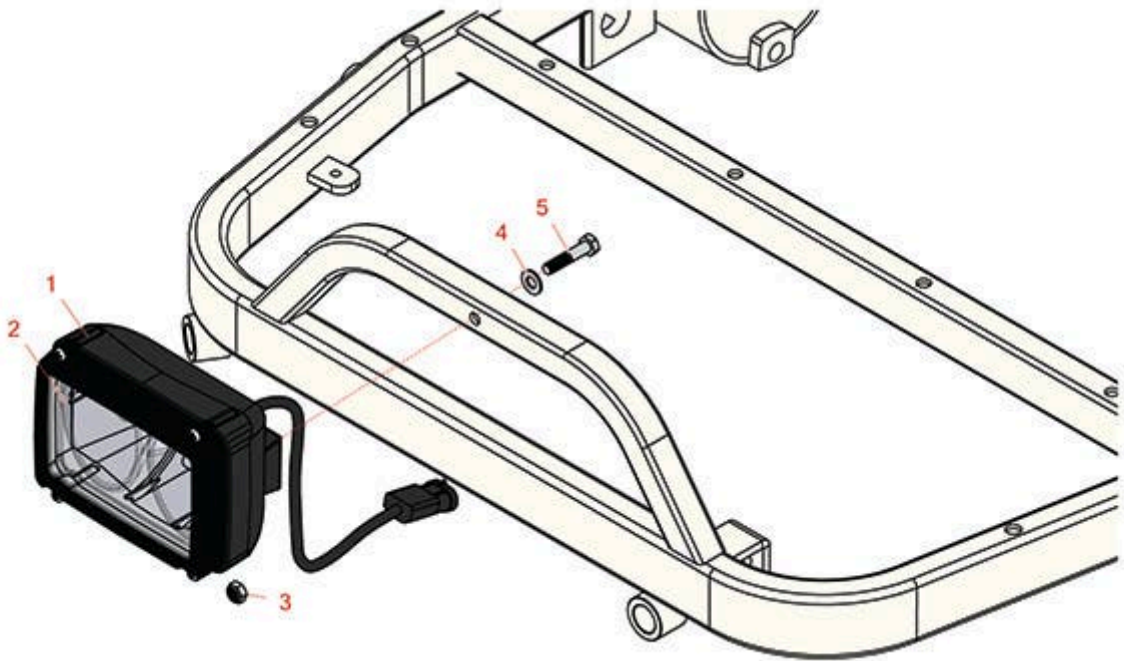

Replaces R&R Products Versa-Green

1860 Parts

Traction Unit

Light Kit

All original equipment manufacturers names and part numbers are used for identification purposes only, and we are in no way implying that our products are original equipment parts. Prices subject to change without notice.

Replaces R&R Products Versa-Green

1860 Parts

Traction Unit

Light Kit

Item No	R&R Part No.	OEM Part No.	Description	Qty Req	Order Quantity
1	R150285		Light - Halogen - 2 Bulb	1	
2	R150286		Bulb - Halogen	2	
3	R3296-29	3296-29, R1-804256, R915662P	Locknut - 5/16-18 ESNA	1	
4	R453009	3256-3, R01-166-0400, R24-10-BD, R24-9-AD, R24H1136, R32-9650, R3256-2, R3256-23, R3256-67, R3290-217, R3556-3, R4-2390, R452006, R7-0152	Washer - Flat 5/16 SAE	1	
5	R400192		Bolt - Hex HD 5/16-18 x 1-1/2	1	