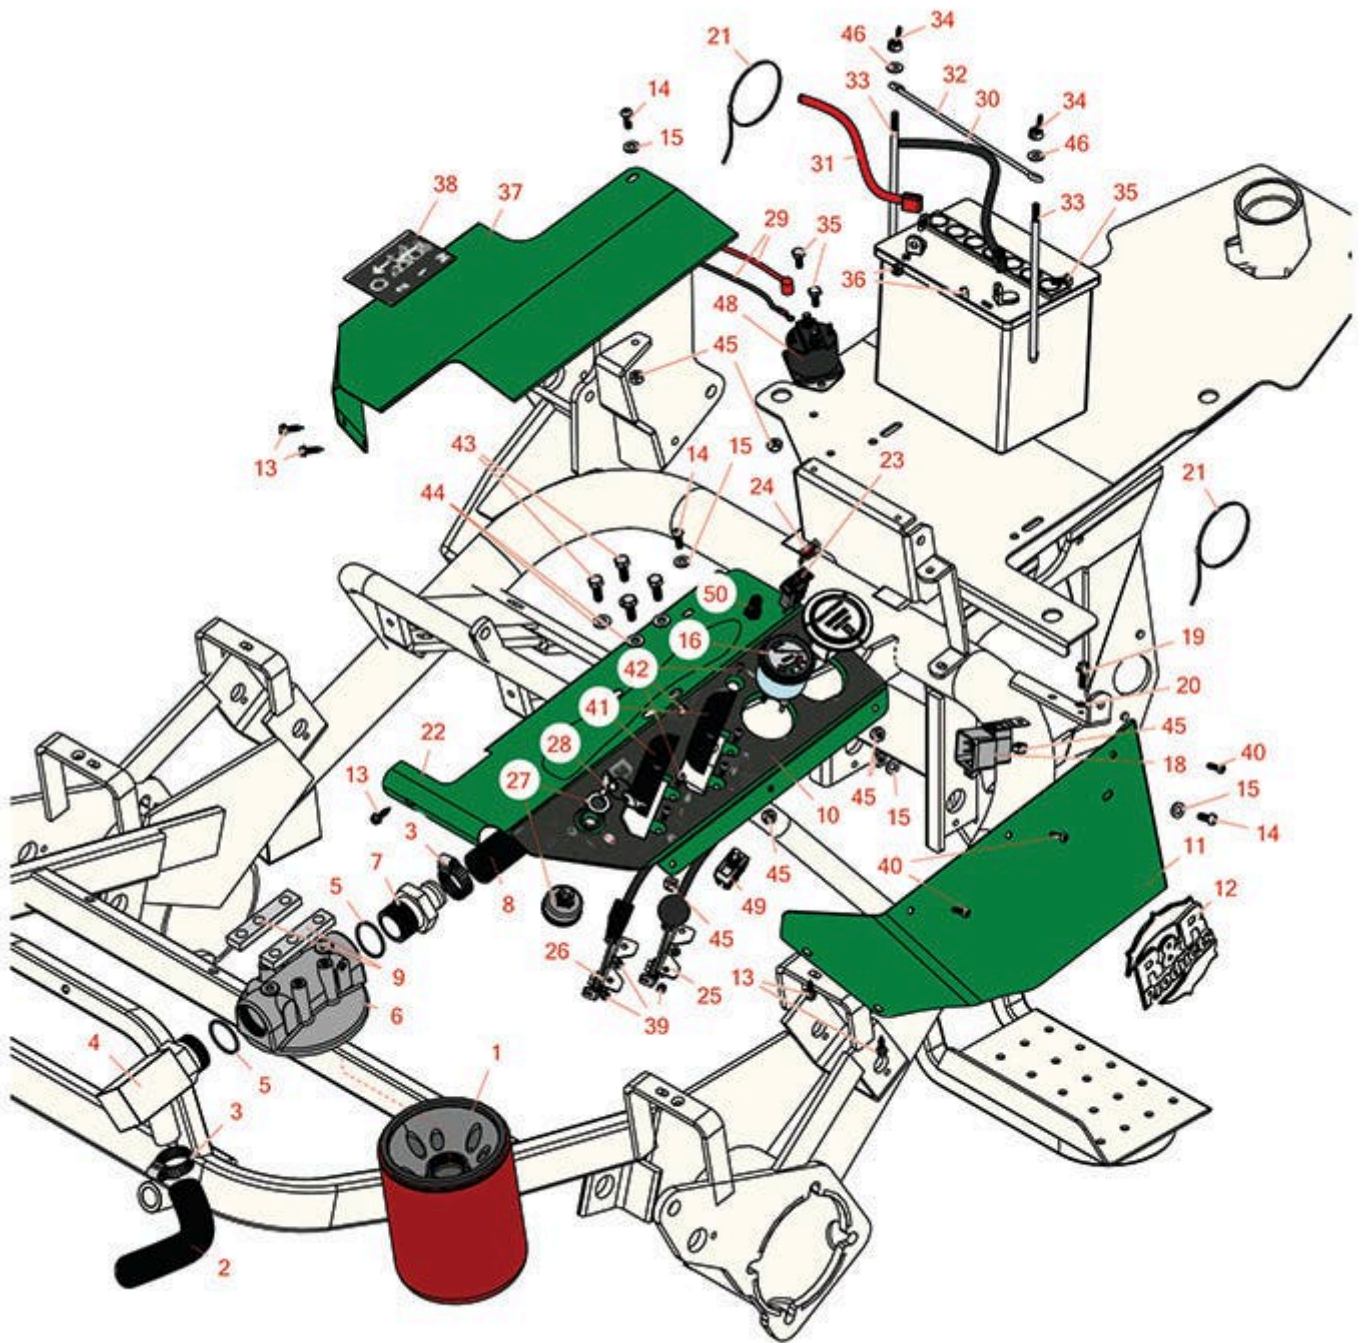

Replaces R&R Products Versa-Green

1860 Parts

Traction Unit
Hydraulic Filter

All original equipment manufacturers names and part numbers are used for identification purposes only, and we are in no way implying that our products are original equipment parts. Prices subject to change without notice.