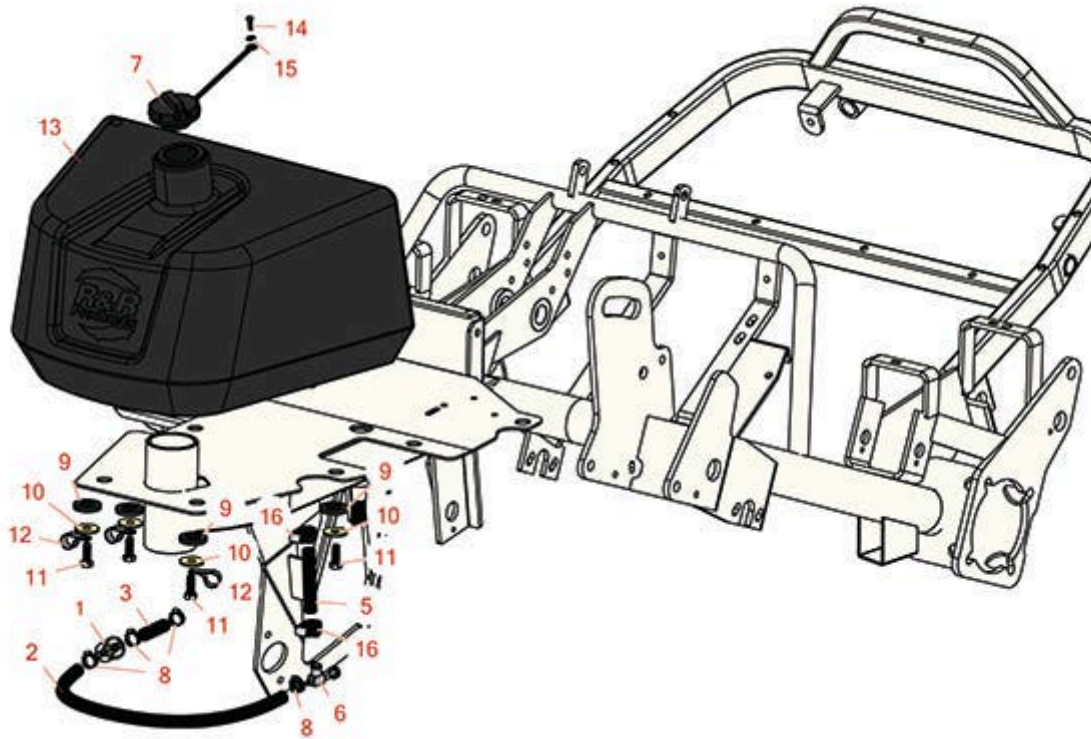

Replaces R&R Products Versa-Green

1860 Parts

Traction Unit

Fuel Tank

All original equipment manufacturers names and part numbers are used for identification purposes only, and we are in no way implying that our products are original equipment parts. Prices subject to change without notice.

Replaces R&R Products Versa-Green

1860 Parts

Traction Unit

Fuel Tank

Item No	R&R Part No.	OEM Part No.	Description	Qty Req	Order Quantity
11	R323-6	323-6, R01-150-0010, R01-178-0608, R20-47-AD, R20-47-AGD, R3224-2, R49-3510, R908034P, R908332	Bolt - Hex HD 3/8-16 x 1 GR5 YZ	4	
12	R2412-41		Clamp	3	
13	R150305		Fuel Tank	1	
14	R300104		Screw - Button HD Cap 10-32 x 5/8	1	
15	R24M7139		Washer - Flat 6mm	1	
16	R2412-36	R2210-87, R31-9140, R93-5818, R99-0772	Clamp - Hose 1/2	2	