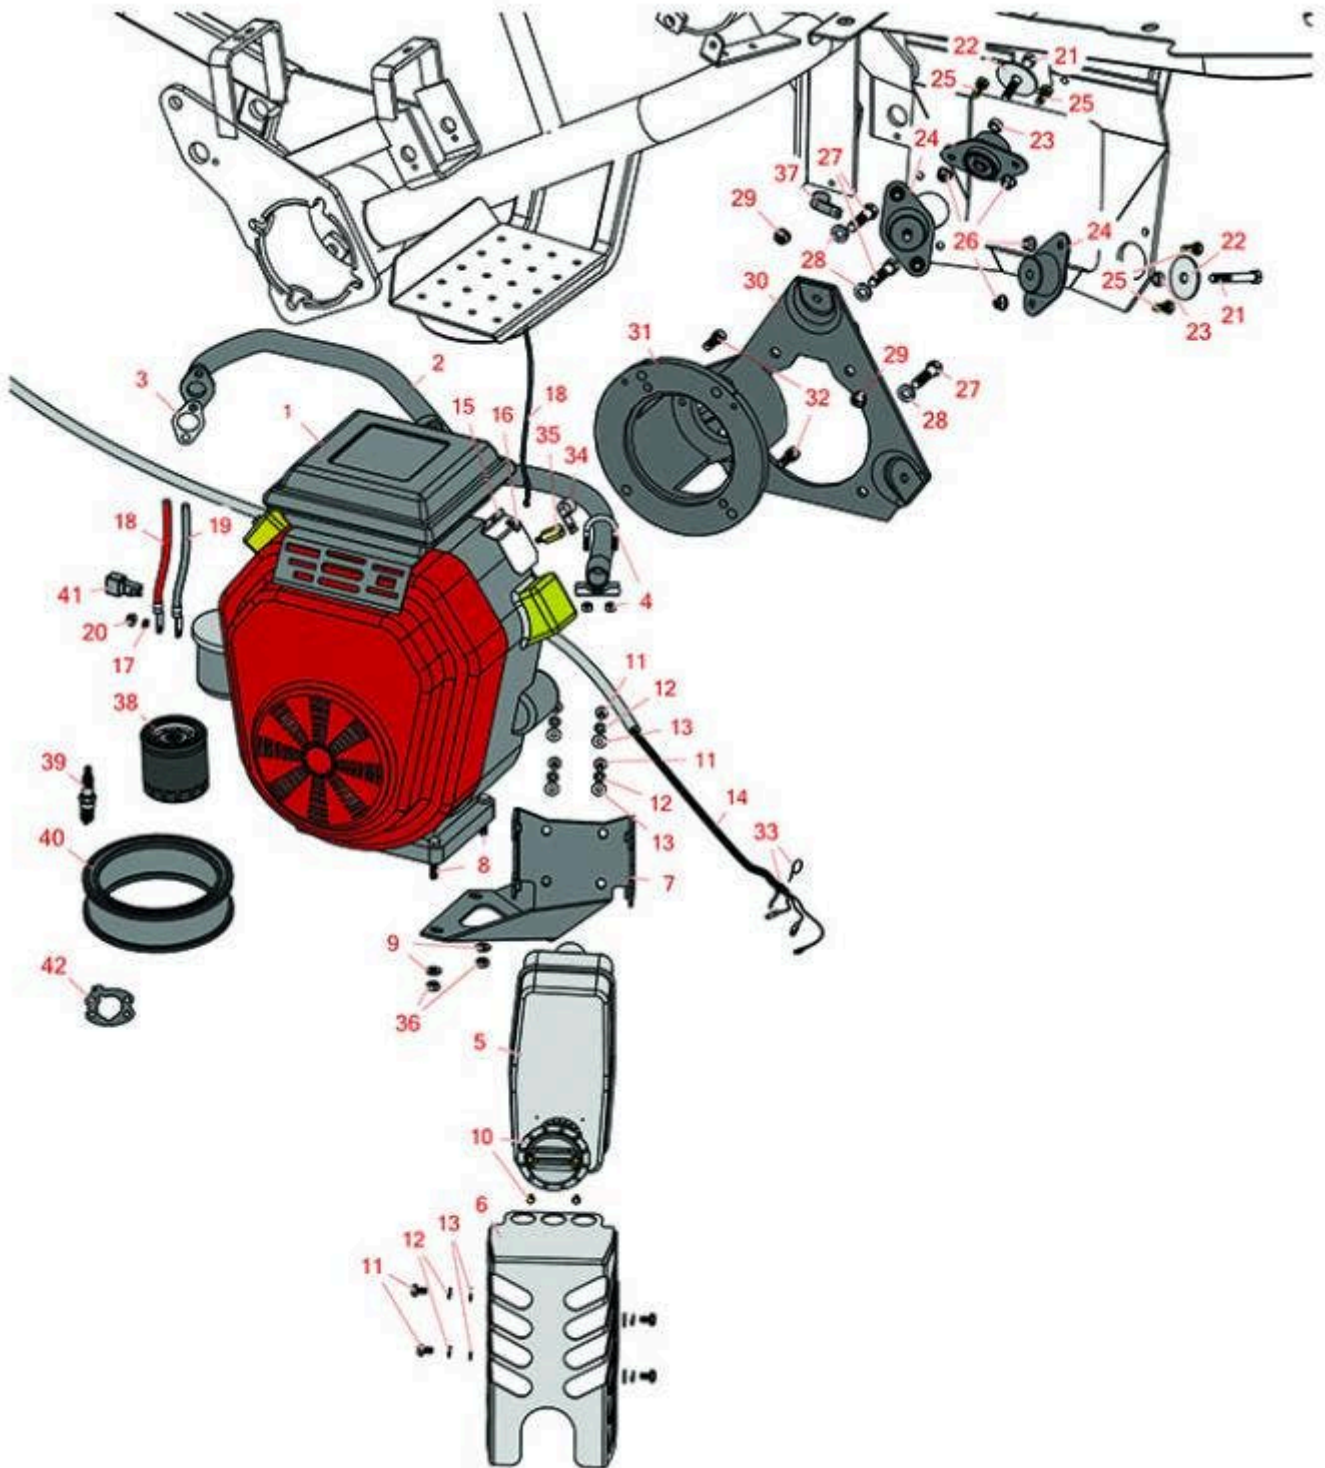

Replaces R&R Products Versa-Green

1860 Parts

Traction Unit
Engine

All original equipment manufacturers names and part numbers are used for identification purposes only, and we are in no way implying that our products are original equipment parts. Prices subject to change without notice.

Replaces R&R Products Versa-Green

1860 Parts

Traction Unit
Engine

Item No	R&R Part No.	OEM Part No.	Description	Qty Req	Order Quantity
25	R322-3	R01-150-1420, R01-178-0506, R09109, R20-24-AD, R20-24-AGD, R48-9270, R513339, R908017P, RB311201	Bolt - Hex HD 5/16-18 x 3/4	6	
26	R445722	R30-8980, R32128-2, R32128-20	Nut - Serrated Washer	6	
27	R324-7	R30-8930, R3225-4	Bolt - Hex HD 7/16-14 x 1-3/4 GR5	4	
28	R3253-6	R01-166-0710, R23-12-GD, R59-7590, RF4076	Washer - Lock 7/16 Zinc	4	
29	R3296-39	3296-39, R32127-25, R32128-36, R3296-17, R3296-22, R915663P, R99-7443	Locknut - 3/8-16 Nylon	3	
30	R85-8120-03	R85-8120	Mounting Plate - Engine	1	
31	R83-1060-03	R83-1060	Adapter - Pump	1	
32	R3274-7		Bolt - Soc HD Cap 3/8-16 x 1	2	
33	R3M41933		Cable Ties - 6" Bulk Pkg/100	2	
34	R2412-94		Clamp - Support - Hose 1/4	1	
35	R106-4616		Screw - Spacer	1	
36	R3296-29	3296-29, R1-804256, R915662P	Locknut - 5/16-18 ESNA	2	