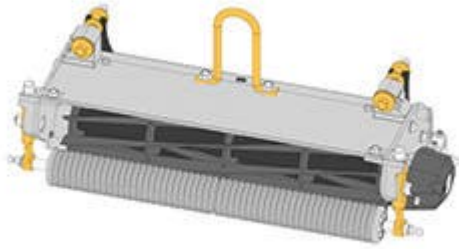

Replaces R&R Products Versa-Green

1860 Parts

Dual Adjust Cutting Unit

Complete Cutting Unit

All original equipment manufacturers names and part numbers are used for identification purposes only, and we are in no way implying that our products are original equipment parts. Prices subject to change without notice.

Replaces R&R Products Versa-Green

1860 Parts

Dual Adjust Cutting Unit

Complete Cutting Unit

Item No	R&R Part No.	OEM Part No.	Description	Qty Req	Order Quantity
---------	--------------	--------------	-------------	---------	----------------