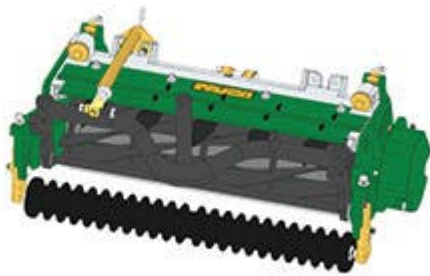

Replaces R&R Products Reel Max 744D

Parts

Cutting Unit

Complete Cutting Units

All original equipment manufacturers names and part numbers are used for identification purposes only, and we are in no way implying that our products are original equipment parts. Prices subject to change without notice.