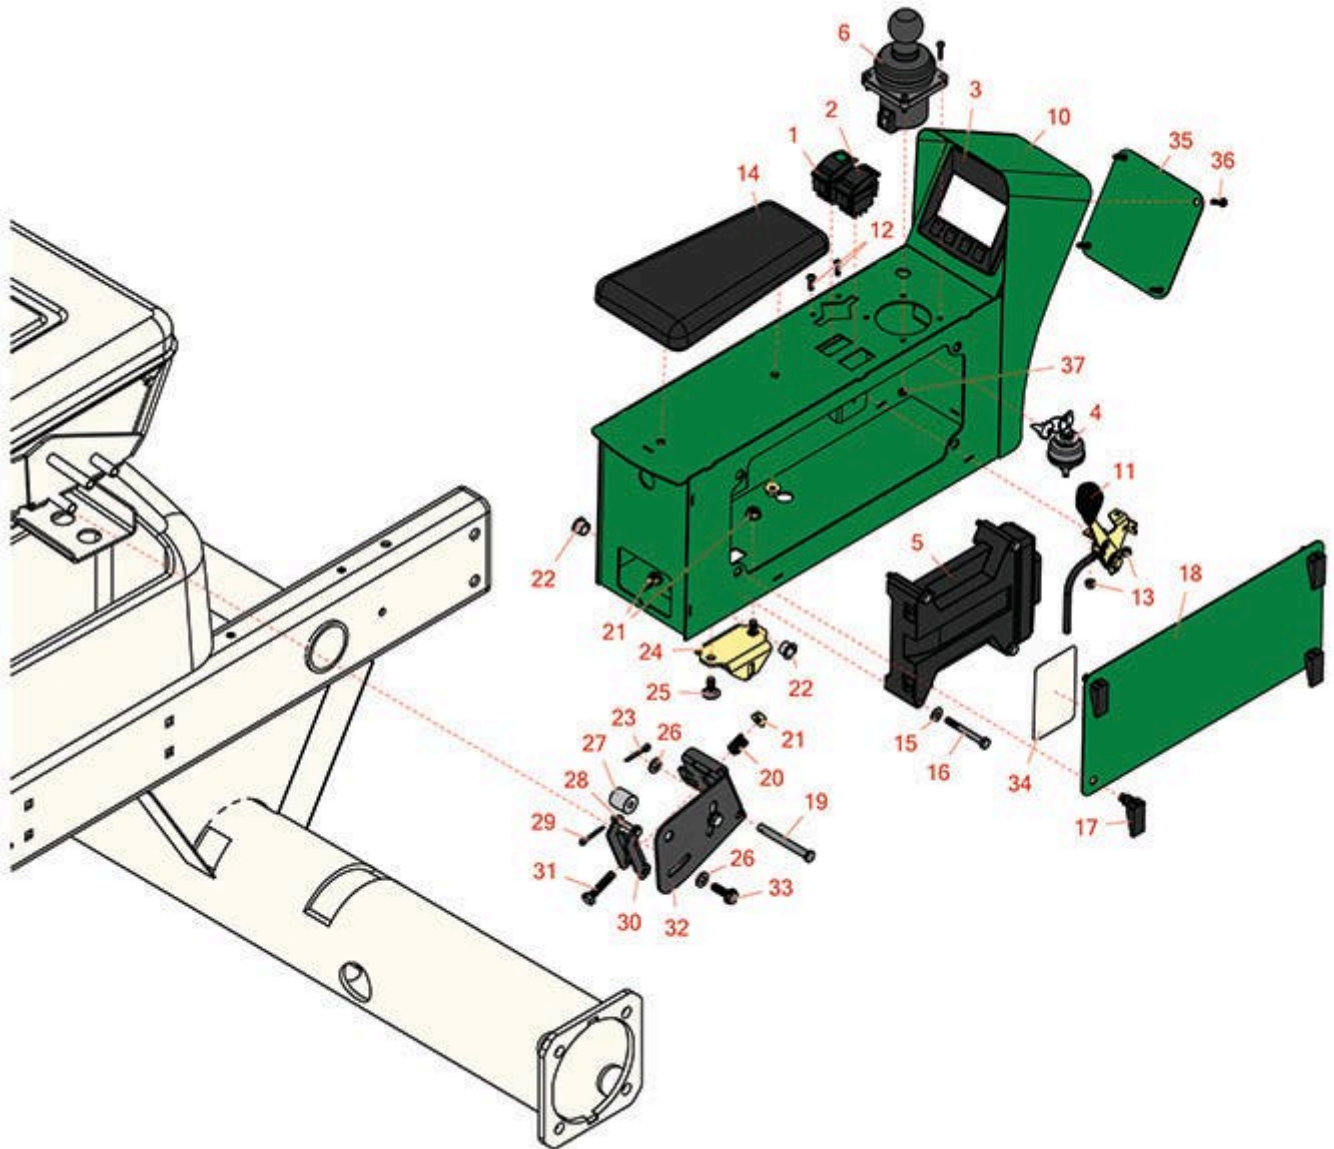

Replaces R&R Products Reel Max 544D

Parts

Traction Unit
Console

All original equipment manufacturers names and part numbers are used for identification purposes only, and we are in no way implying that our products are original equipment parts. Prices subject to change without notice.

Replaces R&R Products Reel Max 544D

Parts

Traction Unit
Console

Item No	R&R Part No.	OEM Part No.	Description	Qty Req	Order Quantity
Gauges and Controls					
1	R105-4232		Switch - Enable-Disable	1	
2	R95-8999		Switch - Headlight	1	
3	R150872		Display - Programmed	1	
4	R104-2541	R88-9830	Switch - Key 6 Lead 5/8 Mt.	1	
5	R150871		Controller - Programmed	1	
6	R150873		Joystick	1	
Other Parts Available					
10	R150970		Console Assy	1	
11	R110-0913		Control-Throttle	1	
12	R300104		Screw - Button HD Cap 10-32 x 5/8	2	
13	R3296-12	R32127-20	Nut - 10-32 Nylon Lock	2	
14	R108-7602		Arm Rest	1	
15	R453023	R3256-1, R3256-72	Washer - Flat 1/4	4	
16	R321-18	R321-45	Hex Bolt 1/4-20 x 2 1/4	4	
17	R74-5950	R150233, R249-48	Latch - Swell	4	
18	R150972		Side Door - Console	1	
19	R283-88		Pin-Clevis	1	
20	R110-5331		Spring - Compression	1	
21	R104-8300	R119-4041	Locknut - 5/16-18 Flanged Y/Zinc	5	
22	R256-257	R256-295	Nyliner Bushing	2	

All original equipment manufacturers names and part numbers are used for identification purposes only, and we are in no way implying that our products are original equipment parts. Prices subject to change without notice.