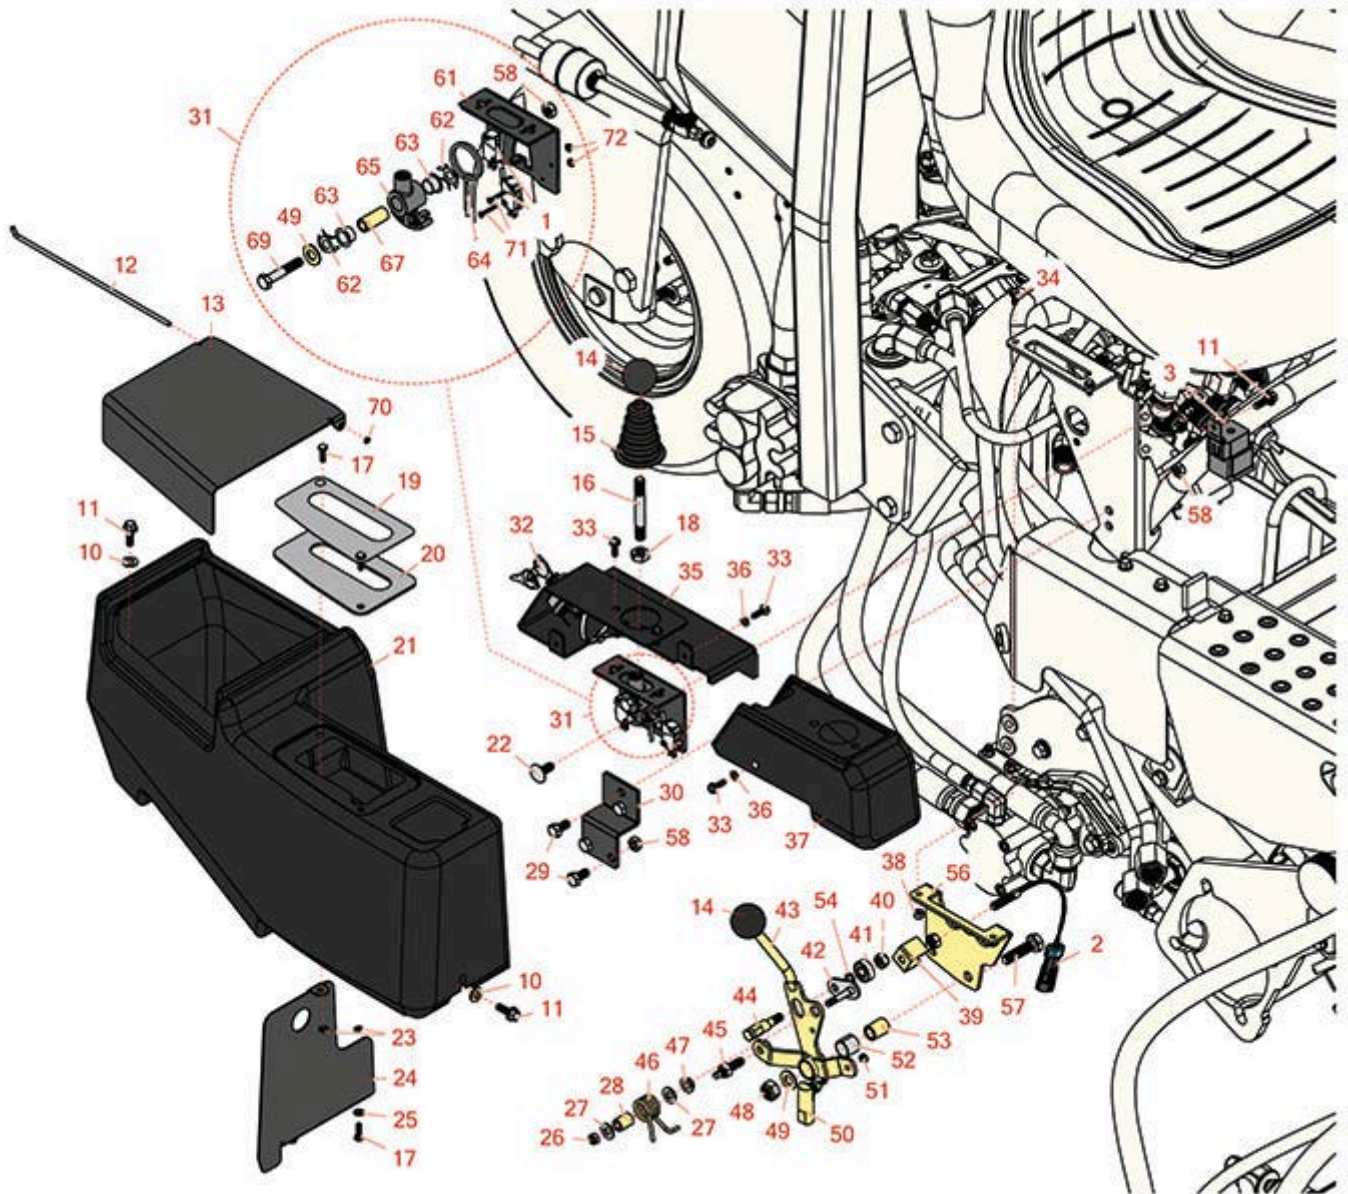

Replaces R&R Products Greens Max

2200 Parts

Traction Unit

Console & Joystick

All original equipment manufacturers names and part numbers are used for identification purposes only, and we are in no way implying that our products are original equipment parts. Prices subject to change without notice.

Replaces R&R Products Greens Max

2200 Parts

Traction Unit

Console & Joystick

Item No	R&R Part No.	OEM Part No.	Description	Qty Req	Order Quantity
---------	--------------	--------------	-------------	---------	----------------

Replaces R&R Products Greens Max

2200 Parts

Traction Unit

Console & Joystick

Item No	R&R Part No.	OEM Part No.	Description	Qty Req	Order Quantity
21	R105-8250		Console	1	
22	R3230-1	R01-173-0506, R3230-20, R900037P	Bolt - Carriage 5/16-18 x 3/4	2	
23	R3290-148		Nut - 10-24 FI Lock	4	
24	R105-8255-03		Baffle-Console	1	
25	R3256-77		Washer-Flat	2	
26	R33023-00	R48-7900, R49-7810	Locknut - ESNA 6mm x 1.0	1	
27	R453009	3256-3, R01-166-0400, R24-10-BD, R24-9-AD, R24H1136, R32-9650, R3256-2, R3256-23, R3256-67, R3290-217, R3556-3, R4-2390, R452006, R7-0152	Washer - Flat 5/16 SAE	2	
28	R94-9618		Spacer-Spring	1	
29	R322-2	R513338P	Bolt - Hex HD 5/16-18 x 5/8	4	
30	R105-5417-03		Bracket - Cable - Shield	1	
31	R106-4167		Joystick Bracket Assy	1	
32	R104-2541	R88-9830	Switch - Key 6 Lead 5/8 Mt.	1	
33	R32144-19		Screw-Shwh	4	
34	R3290-321	R01-158-0200, R31-0130, R3250-12	Screw-Hex Washer HD 10-24 x 1/2	2	