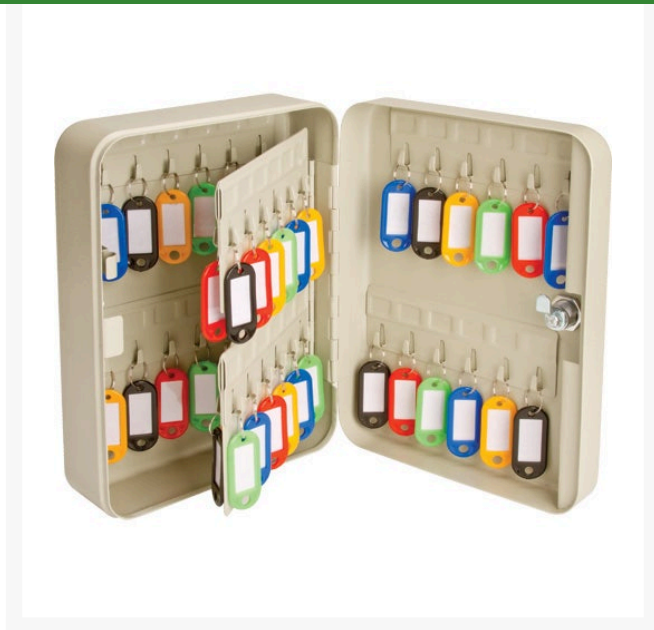

Key Cabinet - 48 Key Capacity

R3928

Details

Locking key cabinets feature solid steel construction with durable, powder-coated finish. Keys hang on welded-on hook bars. Mount on wall or set on shelf. Includes key ID tags with split ring. Cylinder lock and two keys. 7" x 10".

- Solid steel construction
- Power-coated finish
- Key ID tags with split ring
- Cylinder lock and two keys
- 48 key capacity

Specifications

Manufacturer	R&R Products
Capacity	48 keys
Dimensions	7 x 10 in