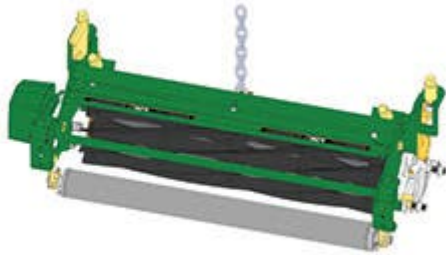

Replaces John Deere 8500 Reel Mower Parts

Cutting Unit - Serial up to 020000
Complete Cutting Unit

All original equipment manufacturers names and part numbers are used for identification purposes only, and we are in no way implying that our products are original equipment parts. Prices subject to change without notice.

Replaces John Deere 8500 Reel Mower Parts

Cutting Unit - Serial up to 020000
Complete Cutting Unit

Item No	R&R Part No.	OEM Part No.	Description	Qty Req	Order Quantity
---------	--------------	--------------	-------------	---------	----------------