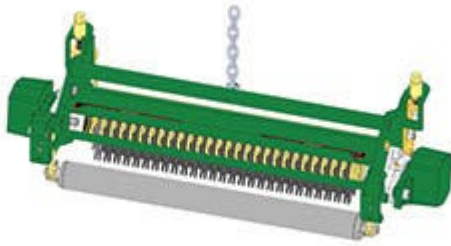

Replaces John Deere 7500 Reel Mower Parts

Verti-Cut Unit - Serial up to 020000
Complete Verti-Cut Unit

All original equipment manufacturers names and part numbers are used for identification purposes only, and we are in no way implying that our products are original equipment parts. Prices subject to change without notice.

Replaces John Deere 7500 Reel Mower Parts

Verti-Cut Unit - Serial up to 020000
Complete Verti-Cut Unit

Item No	R&R Part No.	OEM Part No.	Description	Qty Req	Order Quantity
---------	--------------	--------------	-------------	---------	----------------

Complete Verti-Cut Unit

1	R130125	BM19916	Complete Standard Verti-Cut Unit	3	
---	----------------	---------	----------------------------------	---	--

Tech Note: R&R Verti-Cut Units Complete with RAMT2703 Verti-Cut Blades, RAET10111 Solid Front Roller & RAMT1060 Solid Rear Roller:

Custom Verti-Cut Unit

2	R130125-SPL		Custom Verti-Cut Unit	0	
---	--------------------	--	-----------------------	---	--

Tech Note: R&R Custom Cutting Unit price does not include Verti-Cut Reel, Front Roller and Rear Roller. Select these options from the parts list to complete custom unit.: