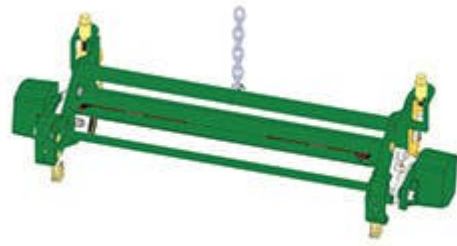

Replaces John Deere 7500 Reel Mower Parts

Verti-Cut Unit - Serial up to 020000
Complete Verti-Cut Unit

All original equipment manufacturers names and part numbers are used for identification purposes only, and we are in no way implying that our products are original equipment parts. Prices subject to change without notice.

Replaces John Deere 7500 Reel Mower Parts

Verti-Cut Unit - Serial up to 020000
Complete Verti-Cut Unit

Item No	R&R Part No.	OEM Part No.	Description	Qty Req	Order Quantity
---------	--------------	--------------	-------------	---------	----------------

Complete Verti-Cut Unit

1	R130125	BM19916	Complete Standard Verti-Cut Unit	3	
---	----------------	---------	----------------------------------	---	--

Tech Note: R&R Verti-Cut Units Complete with RAMT2703 Verti-Cut Blades, RAET10111 Solid Front Roller & RAMT1060 Solid Rear Roller: