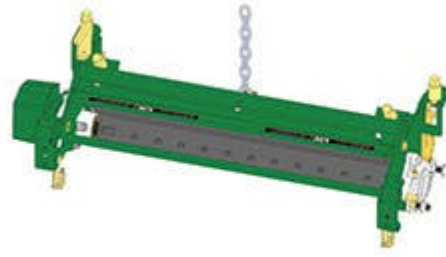

# Replaces John Deere 7500 Reel Mower

## Parts

*Cutting Unit - Serial up to 020000*

*Complete Cutting Unit*

All original equipment manufacturers names and part numbers are used for identification purposes only, and we are in no way implying that our products are original equipment parts. Prices subject to change without notice.

# Replaces John Deere 7500 Reel Mower Parts

Cutting Unit - Serial up to 020000  
Complete Cutting Unit

Item No	R&R Part No.	OEM Part No.	Description	Qty Req	Order Quantity
---------	--------------	--------------	-------------	---------	----------------