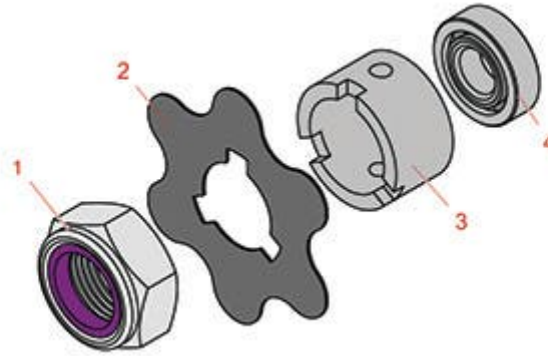

Replaces John Deere 7500 Reel Mower

Parts

Cutting Unit - Serial up to 020000

Fairway Tender

All original equipment manufacturers names and part numbers are used for identification purposes only, and we are in no way implying that our products are original equipment parts. Prices subject to change without notice.

Replaces John Deere 7500 Reel Mower Parts

*Cutting Unit - Serial up to 020000
Fairway Tender*

| Item No | R&R Part No. | OEM Part No. | Description | Qty Req | Order Quantity |
|---------|-----------------|--------------|----------------------------|---------|----------------|
| 1 | RN198341 | N198341 | Nut - Nyloc 7/8-14 | 1 | |
| 2 | RMT2624 | MT2624 | Knife - Greens Conditioner | 38 | |
| 3 | RET14917 | ET14917 | Spacer | 1 | |
| 4 | RET16026 | ET16026 | Bearing | 4 | |