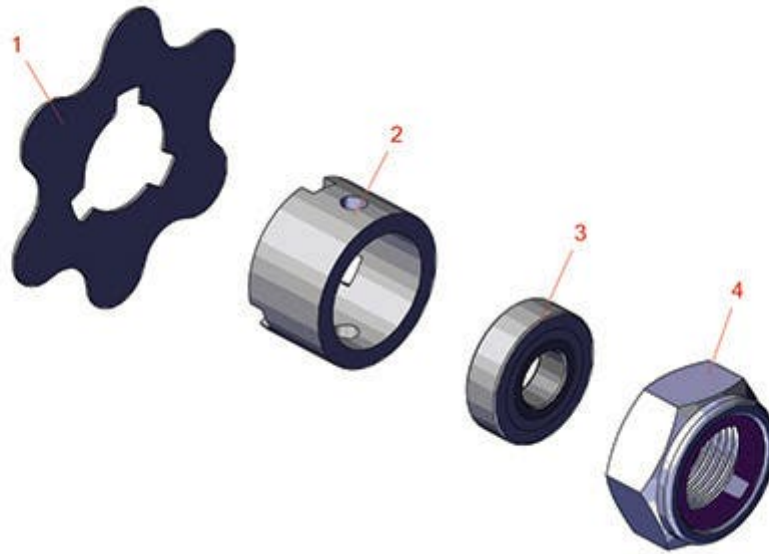

Replaces John Deere 3235A Reel Mower

Parts

*Medium Cutting Unit
Fairway Tender*

All original equipment manufacturers names and part numbers are used for identification purposes only, and we are in no way implying that our products are original equipment parts. Prices subject to change without notice.

Replaces John Deere 3235A Reel Mower

Parts

Medium Cutting Unit

Fairway Tender

Item No	R&R Part No.	OEM Part No.	Description	Qty Req	Order Quantity
1	RMT2624	MT2624	Knife - Greens Conditioner	38	
2	RET14917	ET14917	Spacer	1	
3	RET16026	ET16026	Bearing	4	
4	RN198341	N198341	Nut - Nyloc 7/8-14	1	