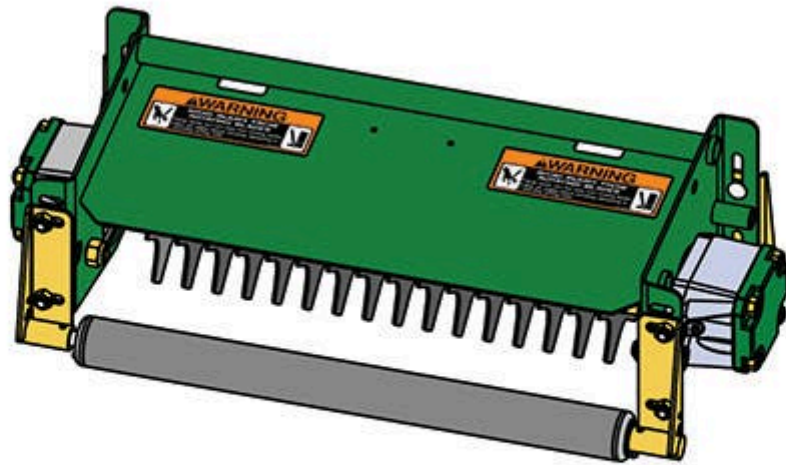

# Replaces John Deere 3235A Reel Mower

## Parts

*Heavy Verti-Cut Unit*

*Complete Verti-Cut Unit*

All original equipment manufacturers names and part numbers are used for identification purposes only, and we are in no way implying that our products are original equipment parts. Prices subject to change without notice.