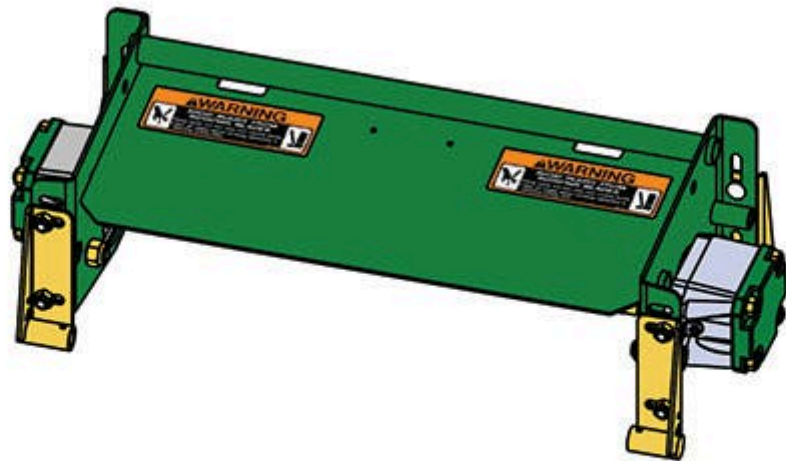

# Replaces John Deere 3235A Reel Mower

## Parts

*Heavy Verti-Cut Unit*

*Complete Verti-Cut Unit*

All original equipment manufacturers names and part numbers are used for identification purposes only, and we are in no way implying that our products are original equipment parts. Prices subject to change without notice.