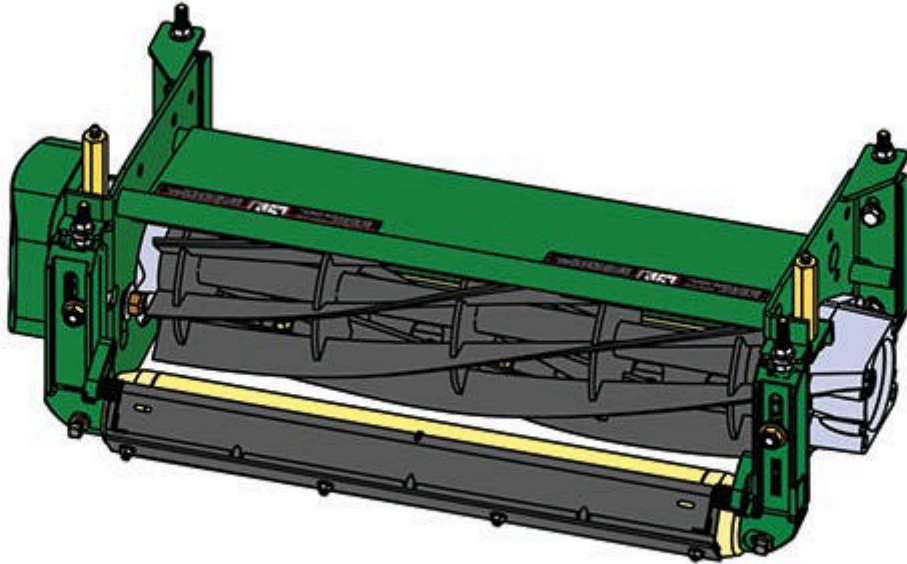

Replaces John Deere 3235A Reel Mower

Parts

Heavy Cutting Unit

Complete Cutting Unit

All original equipment manufacturers names and part numbers are used for identification purposes only, and we are in no way implying that our products are original equipment parts. Prices subject to change without notice.