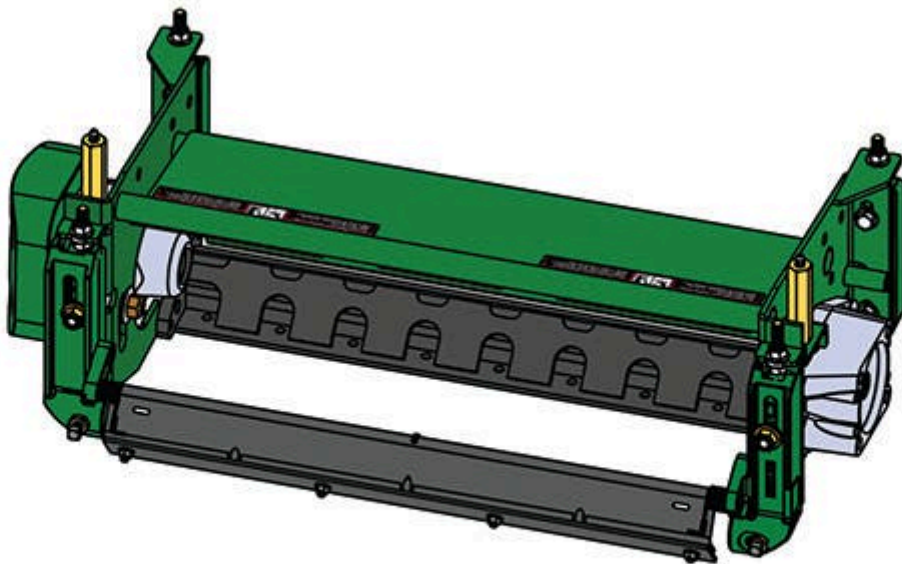

Replaces John Deere 3235A Reel Mower

Parts

Heavy Cutting Unit

Complete Cutting Unit

All original equipment manufacturers names and part numbers are used for identification purposes only, and we are in no way implying that our products are original equipment parts. Prices subject to change without notice.