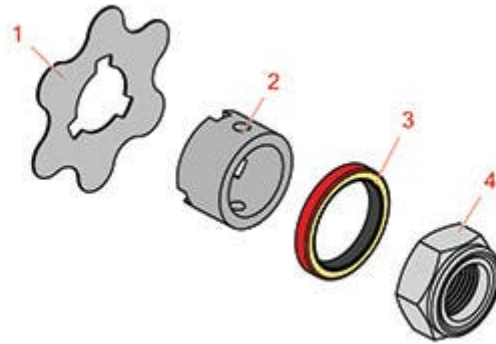

Replaces John Deere 3235A Reel Mower

Parts

Heavy Cutting Unit

Fairway Tender

All original equipment manufacturers names and part numbers are used for identification purposes only, and we are in no way implying that our products are original equipment parts. Prices subject to change without notice.

Replaces John Deere 3235A Reel Mower Parts

*Heavy Cutting Unit
Fairway Tender*

Item No	R&R Part No.	OEM Part No.	Description	Qty Req	Order Quantity
1	RMT2624	MT2624	Knife - Greens Conditioner	38	
2	RET14917	ET14917	Spacer	1	
3	RMT1115	MT1115	Seal - Reel	1	
4	RN198341	N198341	Nut - Nyloc 7/8-14	1	