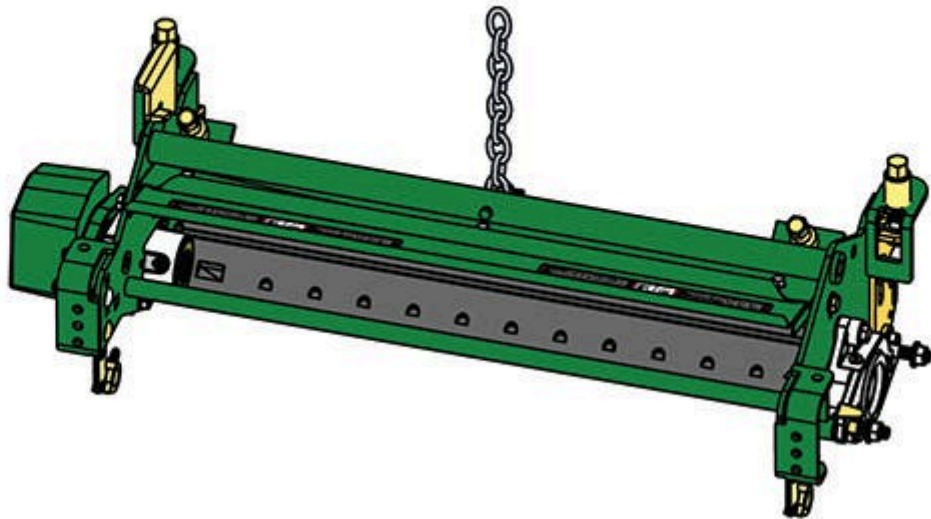

Replaces John Deere 3225C Reel Mower

Parts

Medium Cutting Unit

Complete Cutting Unit

All original equipment manufacturers names and part numbers are used for identification purposes only, and we are in no way implying that our products are original equipment parts. Prices subject to change without notice.

Replaces John Deere 3225C Reel Mower

Parts

Medium Cutting Unit
Complete Cutting Unit

Item No	R&R Part No.	OEM Part No.	Description	Qty Req	Order Quantity
---------	--------------	--------------	-------------	---------	----------------