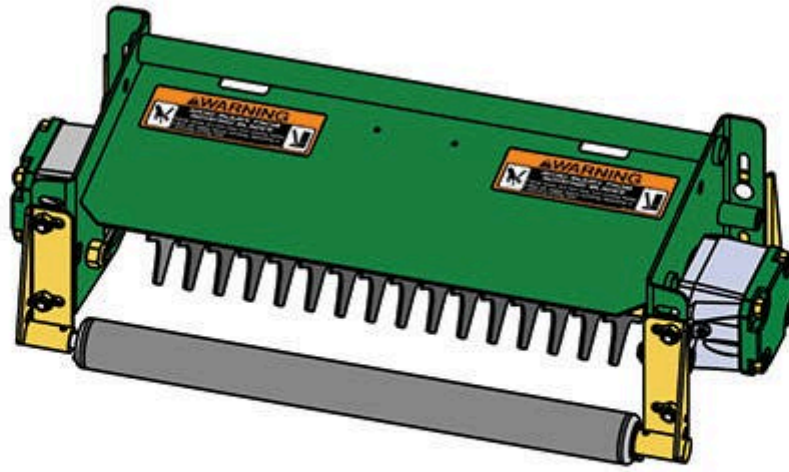

Replaces John Deere 3225C Reel Mower

Parts

Heavy Verti-Cut Unit

Complete Verti-Cut Unit

All original equipment manufacturers names and part numbers are used for identification purposes only, and we are in no way implying that our products are original equipment parts. Prices subject to change without notice.

Replaces John Deere 3225C Reel Mower

Parts

Heavy Verti-Cut Unit

Complete Verti-Cut Unit

Item No	R&R Part No.	OEM Part No.	Description	Qty Req	Order Quantity
---------	--------------	--------------	-------------	---------	----------------

Complete Verti-Cut Unit

1	RBM17946	BM17946	Complete Standard Verti-Cut Unit	5	
---	-----------------	---------	----------------------------------	---	--

Tech Note: R&R Verti-Cut Units Complete with RMT6987 Verti-Cut Blades & RAET10111 Front & Rear Solid Rollers.: