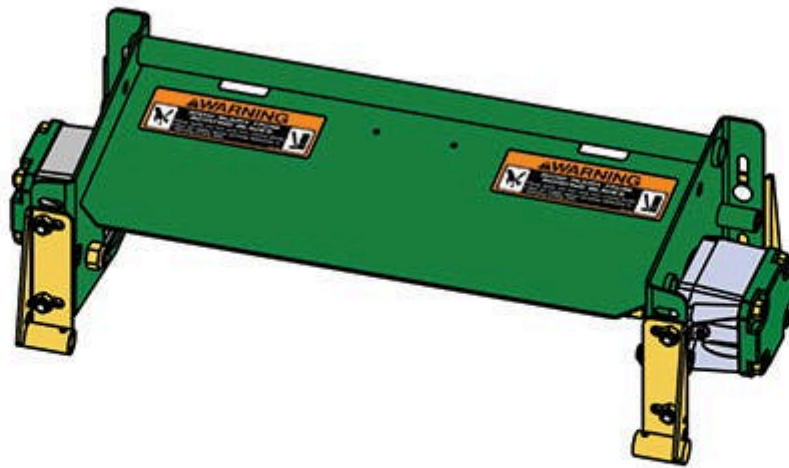

Replaces John Deere 3225C Reel Mower

Parts

Heavy Verti-Cut Unit

Complete Verti-Cut Unit

All original equipment manufacturers names and part numbers are used for identification purposes only, and we are in no way implying that our products are original equipment parts. Prices subject to change without notice.

Replaces John Deere 3225C Reel Mower

Parts

Heavy Verti-Cut Unit

Complete Verti-Cut Unit

Item No	R&R Part No.	OEM Part No.	Description	Qty Req	Order Quantity
---------	--------------	--------------	-------------	---------	----------------

Complete Verti-Cut Unit

1	RBM17946	BM17946	Complete Standard Verti-Cut Unit	5	
---	-----------------	---------	----------------------------------	---	--

Tech Note: R&R Verti-Cut Units Complete with RMT6987 Verti-Cut Blades & RAET10111 Front & Rear Solid Rollers.: