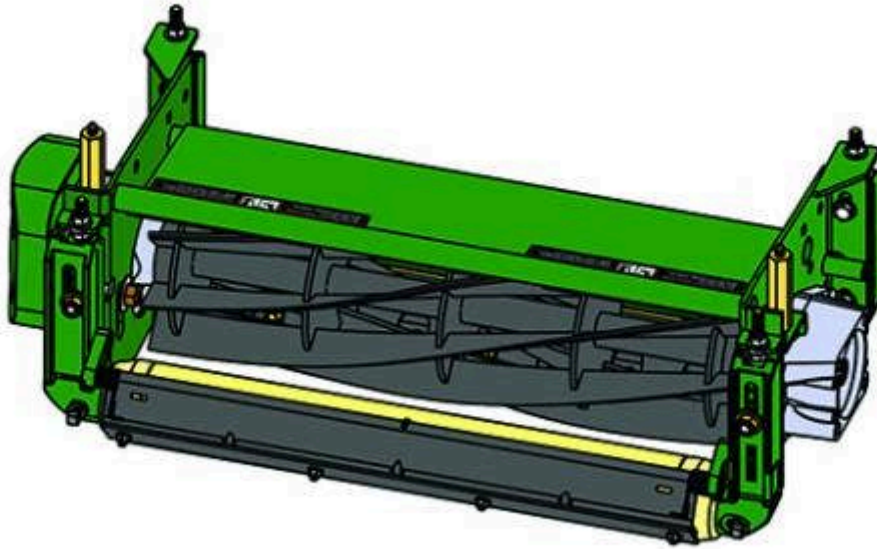

Replaces John Deere 3225C Reel Mower

Parts

Heavy Cutting Unit

Complete Cutting Unit

All original equipment manufacturers names and part numbers are used for identification purposes only, and we are in no way implying that our products are original equipment parts. Prices subject to change without notice.

Replaces John Deere 3225C Reel Mower

Parts

Heavy Cutting Unit

Complete Cutting Unit

Item No	R&R Part No.	OEM Part No.	Description	Qty Req	Order Quantity
---------	--------------	--------------	-------------	---------	----------------