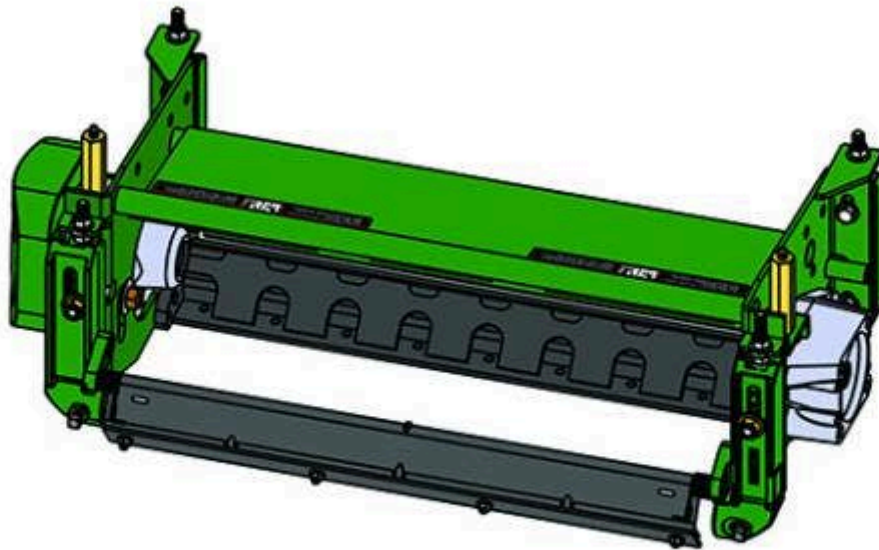

Replaces John Deere 3225C Reel Mower

Parts

Heavy Cutting Unit

Complete Cutting Unit

All original equipment manufacturers names and part numbers are used for identification purposes only, and we are in no way implying that our products are original equipment parts. Prices subject to change without notice.

Replaces John Deere 3225C Reel Mower

Parts

Heavy Cutting Unit

Complete Cutting Unit

Item No	R&R Part No.	OEM Part No.	Description	Qty Req	Order Quantity
---------	--------------	--------------	-------------	---------	----------------