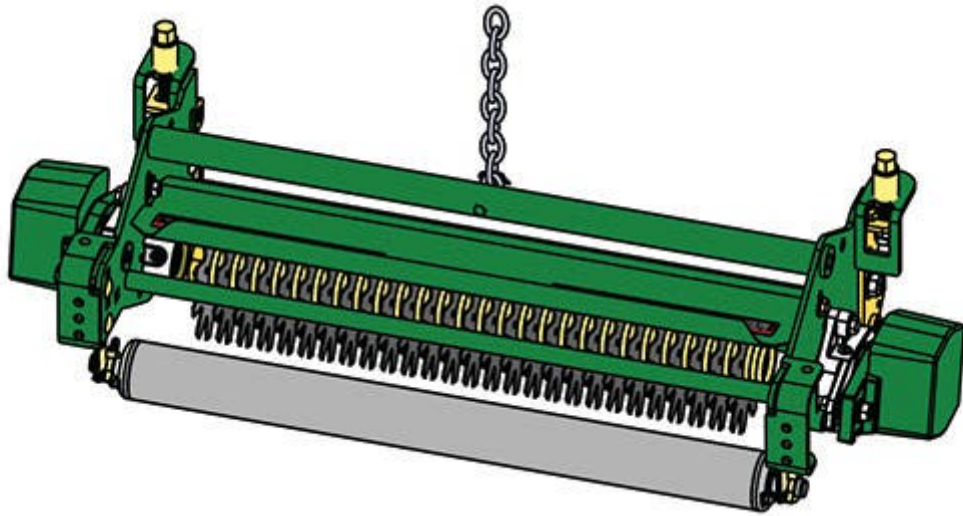

Replaces John Deere 3225B Reel Mower Parts

Medium Verti-Cut Unit
Complete Verti-Cut Unit

All original equipment manufacturers names and part numbers are used for identification purposes only, and we are in no way implying that our products are original equipment parts. Prices subject to change without notice.

Replaces John Deere 3225B Reel Mower Parts

Medium Verti-Cut Unit
Complete Verti-Cut Unit

Item No	R&R Part No.	OEM Part No.	Description	Qty Req	Order Quantity
---------	--------------	--------------	-------------	---------	----------------

Complete Verti-Cut Unit

1	R130125	BM19916	Complete Standard Verti-Cut Unit	3	
---	----------------	---------	----------------------------------	---	--

Tech Note: R&R Verti-Cut Units Complete with RAMT2703 Verti-Cut Blades, RAET10111 Solid Front Roller & RAMT1060 Solid Rear Roller: