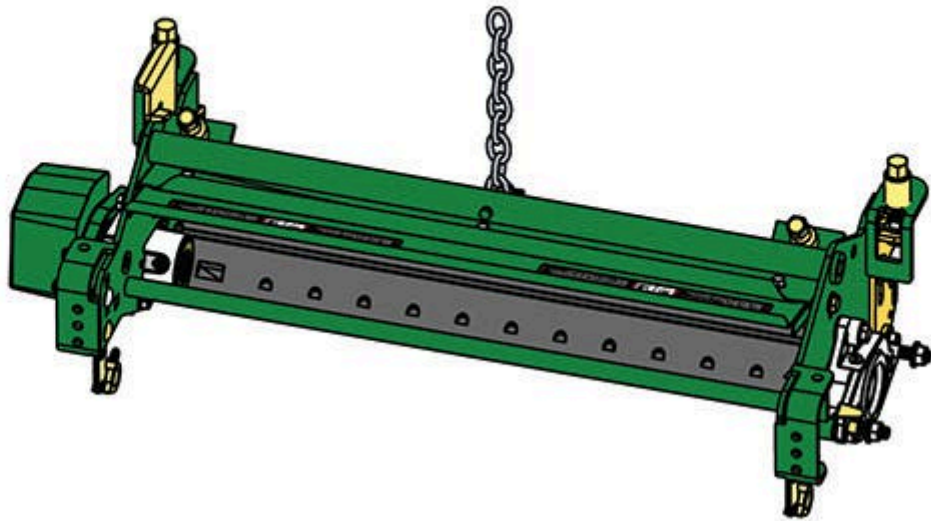

Replaces John Deere 3225B Reel Mower

Parts

Medium Cutting Unit

Complete Cutting Unit

All original equipment manufacturers names and part numbers are used for identification purposes only, and we are in no way implying that our products are original equipment parts. Prices subject to change without notice.

Replaces John Deere 3225B Reel Mower

Parts

Medium Cutting Unit

Complete Cutting Unit

Item No	R&R Part No.	OEM Part No.	Description	Qty Req	Order Quantity
---------	--------------	--------------	-------------	---------	----------------