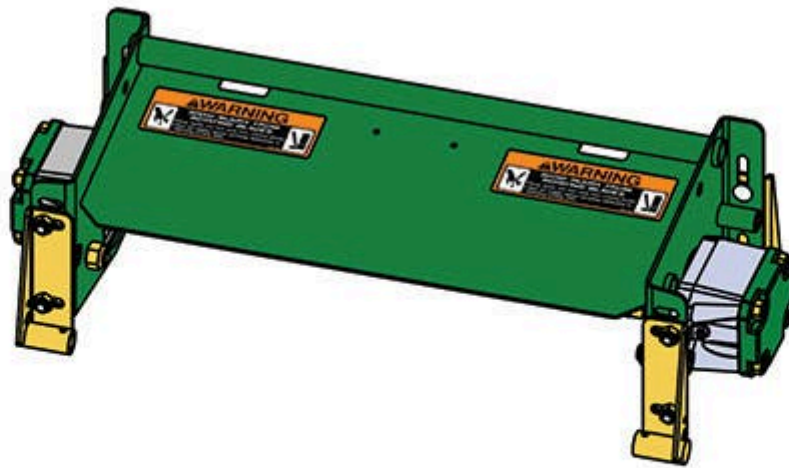

Replaces John Deere 3225B Reel Mower

Parts

Heavy Verti-Cut Unit

Complete Verti-Cut Unit

All original equipment manufacturers names and part numbers are used for identification purposes only, and we are in no way implying that our products are original equipment parts. Prices subject to change without notice.

Replaces John Deere 3225B Reel Mower

Parts

Heavy Verti-Cut Unit

Complete Verti-Cut Unit

Item No	R&R Part No.	OEM Part No.	Description	Qty Req	Order Quantity
---------	--------------	--------------	-------------	---------	----------------

Complete Verti-Cut Unit

1	RBM17946	BM17946	Complete Standard Verti-Cut Unit	5	
---	-----------------	---------	----------------------------------	---	--

Tech Note: R&R Verti-Cut Units Complete with RMT6987 Verti-Cut Blades & RAET10111 Front & Rear Solid Rollers.: