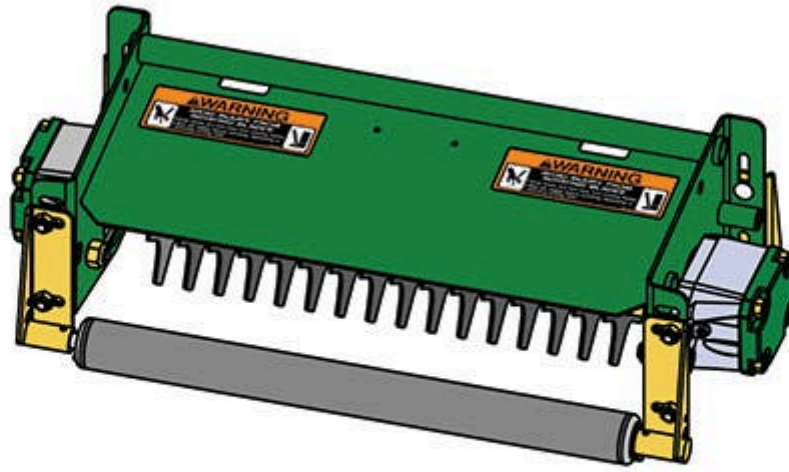

Replaces John Deere 3225B Reel Mower

Parts

Heavy Verti-Cut Unit

Complete Verti-Cut Unit

All original equipment manufacturers names and part numbers are used for identification purposes only, and we are in no way implying that our products are original equipment parts. Prices subject to change without notice.

Replaces John Deere 3225B Reel Mower

Parts

Heavy Verti-Cut Unit

Complete Verti-Cut Unit

Item No	R&R Part No.	OEM Part No.	Description	Qty Req	Order Quantity
---------	--------------	--------------	-------------	---------	----------------

Complete Verti-Cut Unit

1	RBM17946	BM17946	Complete Standard Verti-Cut Unit	5	
---	-----------------	---------	----------------------------------	---	--

Tech Note: R&R Verti-Cut Units Complete with RMT6987 Verti-Cut Blades & RAET10111 Front & Rear Solid Rollers.: