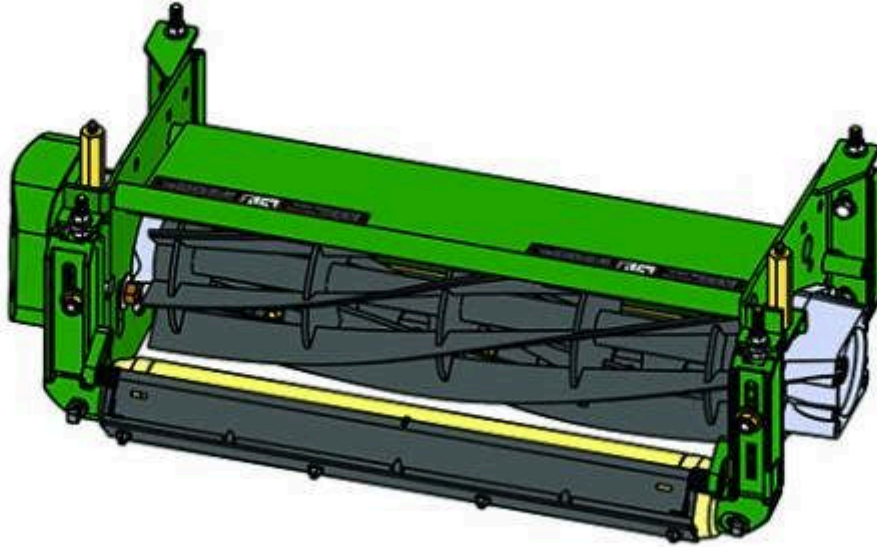

Replaces John Deere 3225B Reel Mower

Parts

Heavy Cutting Unit

Complete Cutting Unit

All original equipment manufacturers names and part numbers are used for identification purposes only, and we are in no way implying that our products are original equipment parts. Prices subject to change without notice.