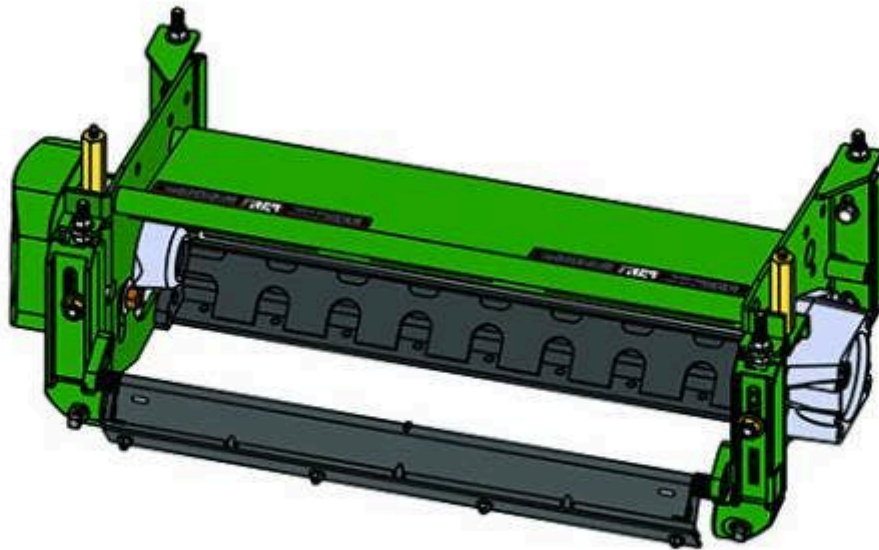

Replaces John Deere 3225B Reel Mower

Parts

Heavy Cutting Unit

Complete Cutting Unit

All original equipment manufacturers names and part numbers are used for identification purposes only, and we are in no way implying that our products are original equipment parts. Prices subject to change without notice.