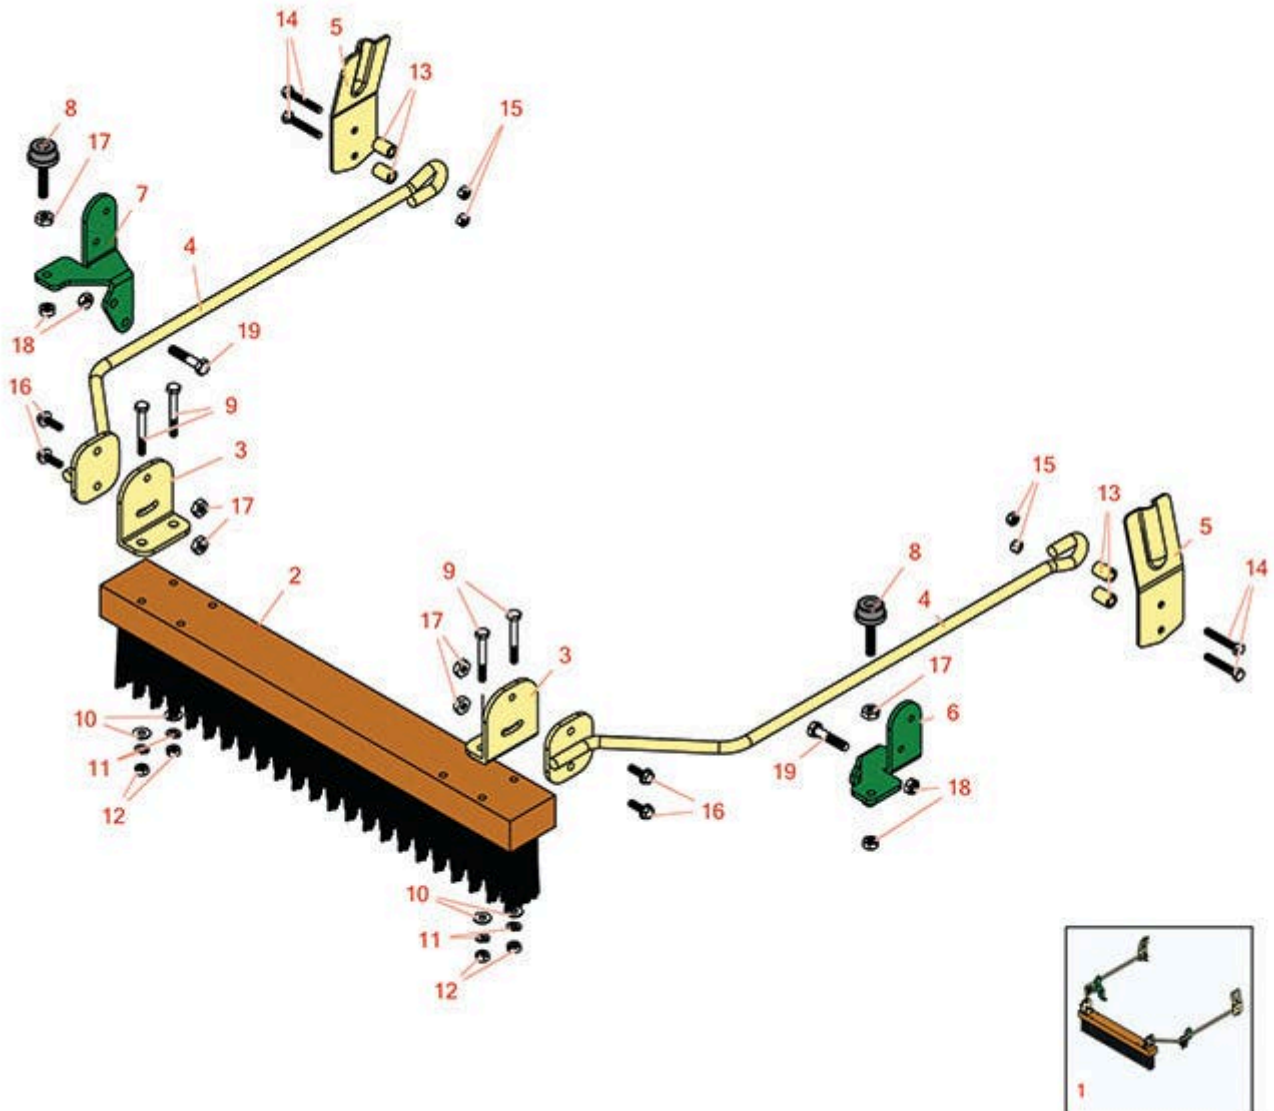

Replaces John Deere 220A Walk-Behind Greens Mower Parts

Cutting Unit
Brush Kit

All original equipment manufacturers names and part numbers are used for identification purposes only, and we are in no way implying that our products are original equipment parts. Prices subject to change without notice.

Replaces John Deere 220A Walk-Behind Greens Mower Parts

Cutting Unit
Brush Kit

Item No	R&R Part No.	OEM Part No.	Description	Qty Req	Order Quantity
1	R120105		Push Brush Kit - Fits 220-220B	1	
<i>Tech Note: Includes 8 ea: R81-0130 Nut; 6 ea: R3296-29 Locknut; 4 ea: R322-42 Bolt, R33103-020 Bolt, R33103-040 Bolt, R400120 Bolt, R453023 Washer, R3253-3 Washer, R443102 Nut, R49-0390 Spacer, R106-8454 Rod Assy, R105-9612 Spring, R32141-3... <Click Part# for more>:</i>					
Other Parts Available					
2	R391235		Brush - 18/22 in Nylon Push	1	
3	R150283		Bracket - Brush - Fits R&R Brush Only	2	
4	R106-8454		Rod Assy - Brush	2	
5	R105-9612		Spring - Brush	2	
6	R120106		Bracket - LH	1	
7	R120107		Bracket - RH	1	
8	R32141-36		Screw Adjustment	2	
9	R400120		Bolt - Hex HD 1/4-20 x 2	4	
10	R453023		Washer - Flat 1/4	4	
11	R3253-3		Washer - Lock 1/4	4	
12	R443102		Nut - 1/4-20 Yellow Zinc	4	
13	R49-0390		Spacer	4	
14	R33103-040		Bolt - Hex Washer M6-1.0 x 40	4	
15	R81-0130		Nut - 6mm-1.0 Flanged Lock Nylon	8	
16	R33103-020		Bolt - Hex Washer M6-1.0 x 20	4	
17	R443106		Nut - 5/16-18 Y/Zinc Plated	2	
18	R3296-29		Locknut - 5/16-18 ESNA	6	

Replaces John Deere 220A Walk-Behind Greens Mower Parts

*Cutting Unit
Brush Kit*

Item No	R&R Part No.	OEM Part No.	Description	Qty Req	Order Quantity
19	R322-42		Bolt - Hex Tap 5/16-18 x 1-1/2	4	

All original equipment manufacturers names and part numbers are used for identification purposes only, and we are in no way implying that our products are original equipment parts. Prices subject to change without notice.