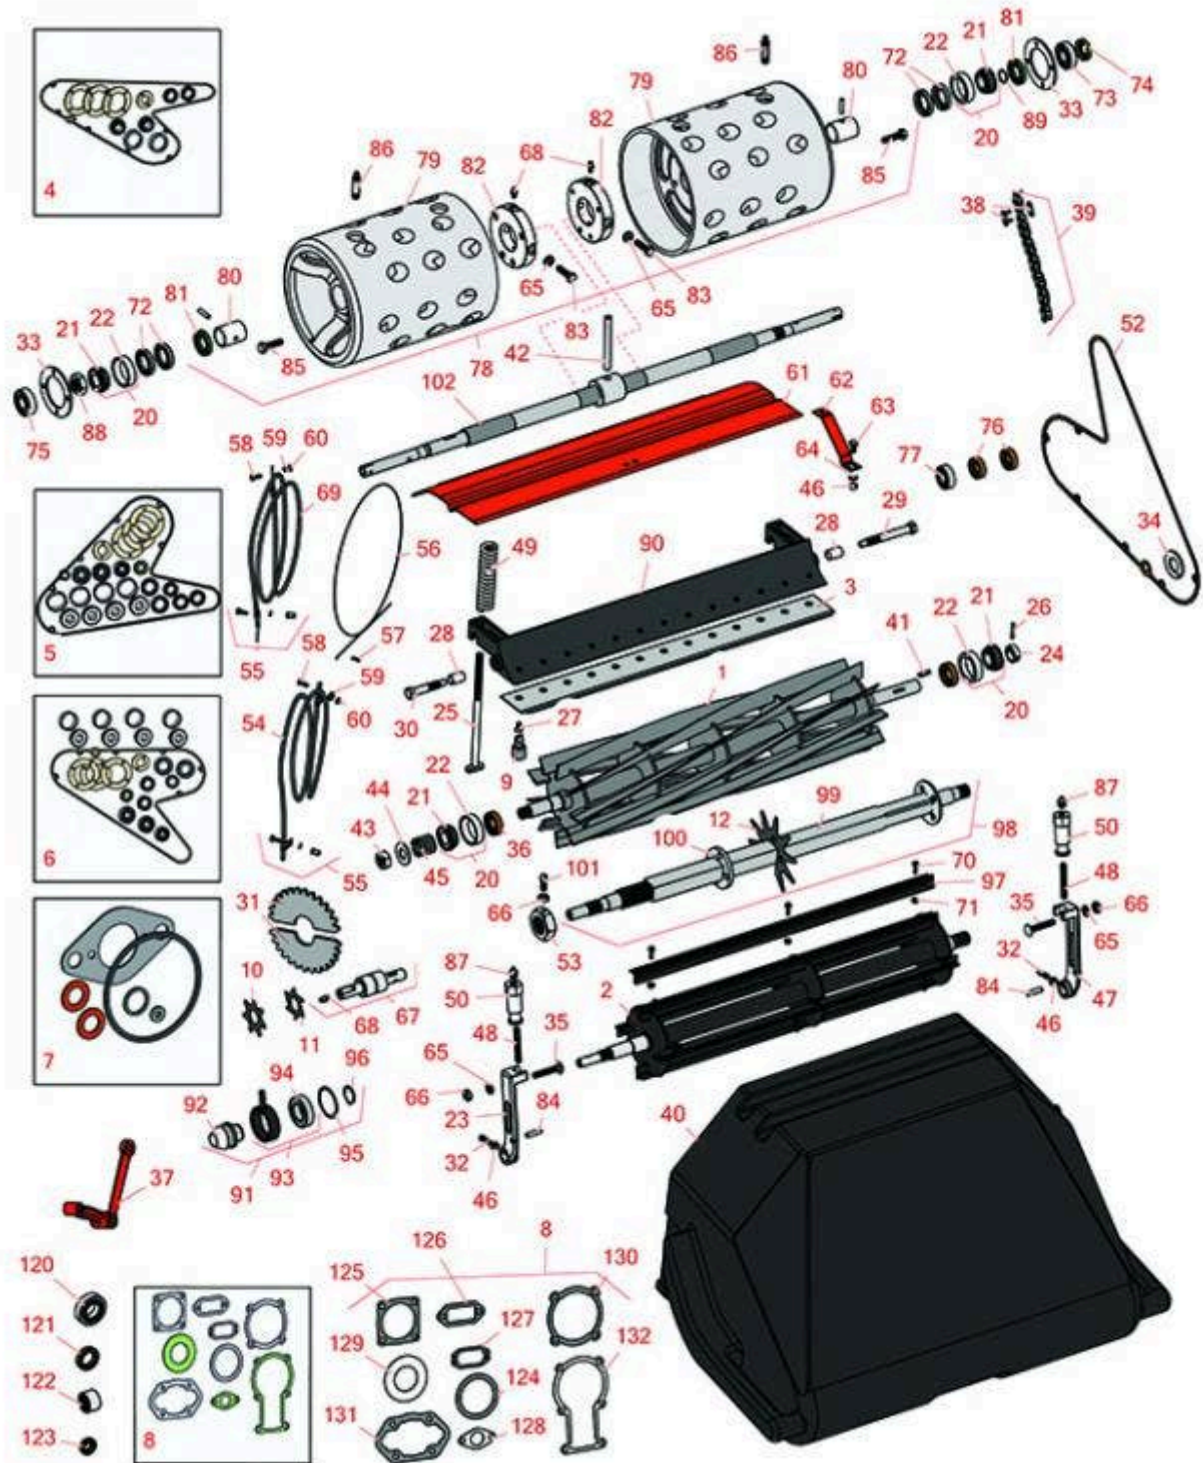

Replaces Jacobsen PGM 22 Parts

Cutting Unit
Reel & Bedknife

All original equipment manufacturers names and part numbers are used for identification purposes only, and we are in no way implying that our products are original equipment parts. Prices subject to change without notice.

Replaces Jacobsen PGM 22 Parts

Cutting Unit
Reel & Bedknife

Item No	R&R Part No.	OEM Part No.	Description	Qty Req	Order Quantity
---------	--------------	--------------	-------------	---------	----------------

R&R Reels, Lifetime Guaranteed

1	R502768	120427, 502768	Reel - 9 Blade	1	
	<i>Tech Note: Fits 22":</i>				
1	R101355	5002605	Reel - 11 Blade	1	
	<i>Tech Note: Fits 22":</i>				
1	R101356		Reel - 14 Blade	1	
	<i>Tech Note: Fits 22":</i>				
1	R503206	503206	Reel - 9 Blade	1	
	<i>Tech Note: Fits 19":</i>				
1	R101350		Reel - 11 Blade	1	
	<i>Tech Note: Fits 19":</i>				
1	R101351		Reel - 14 Blade	1	
	<i>Tech Note: Fits 19":</i>				
2	R101489		Brush Reel - 22 Gm	1	
	<i>Tech Note: Fits 22":</i>				