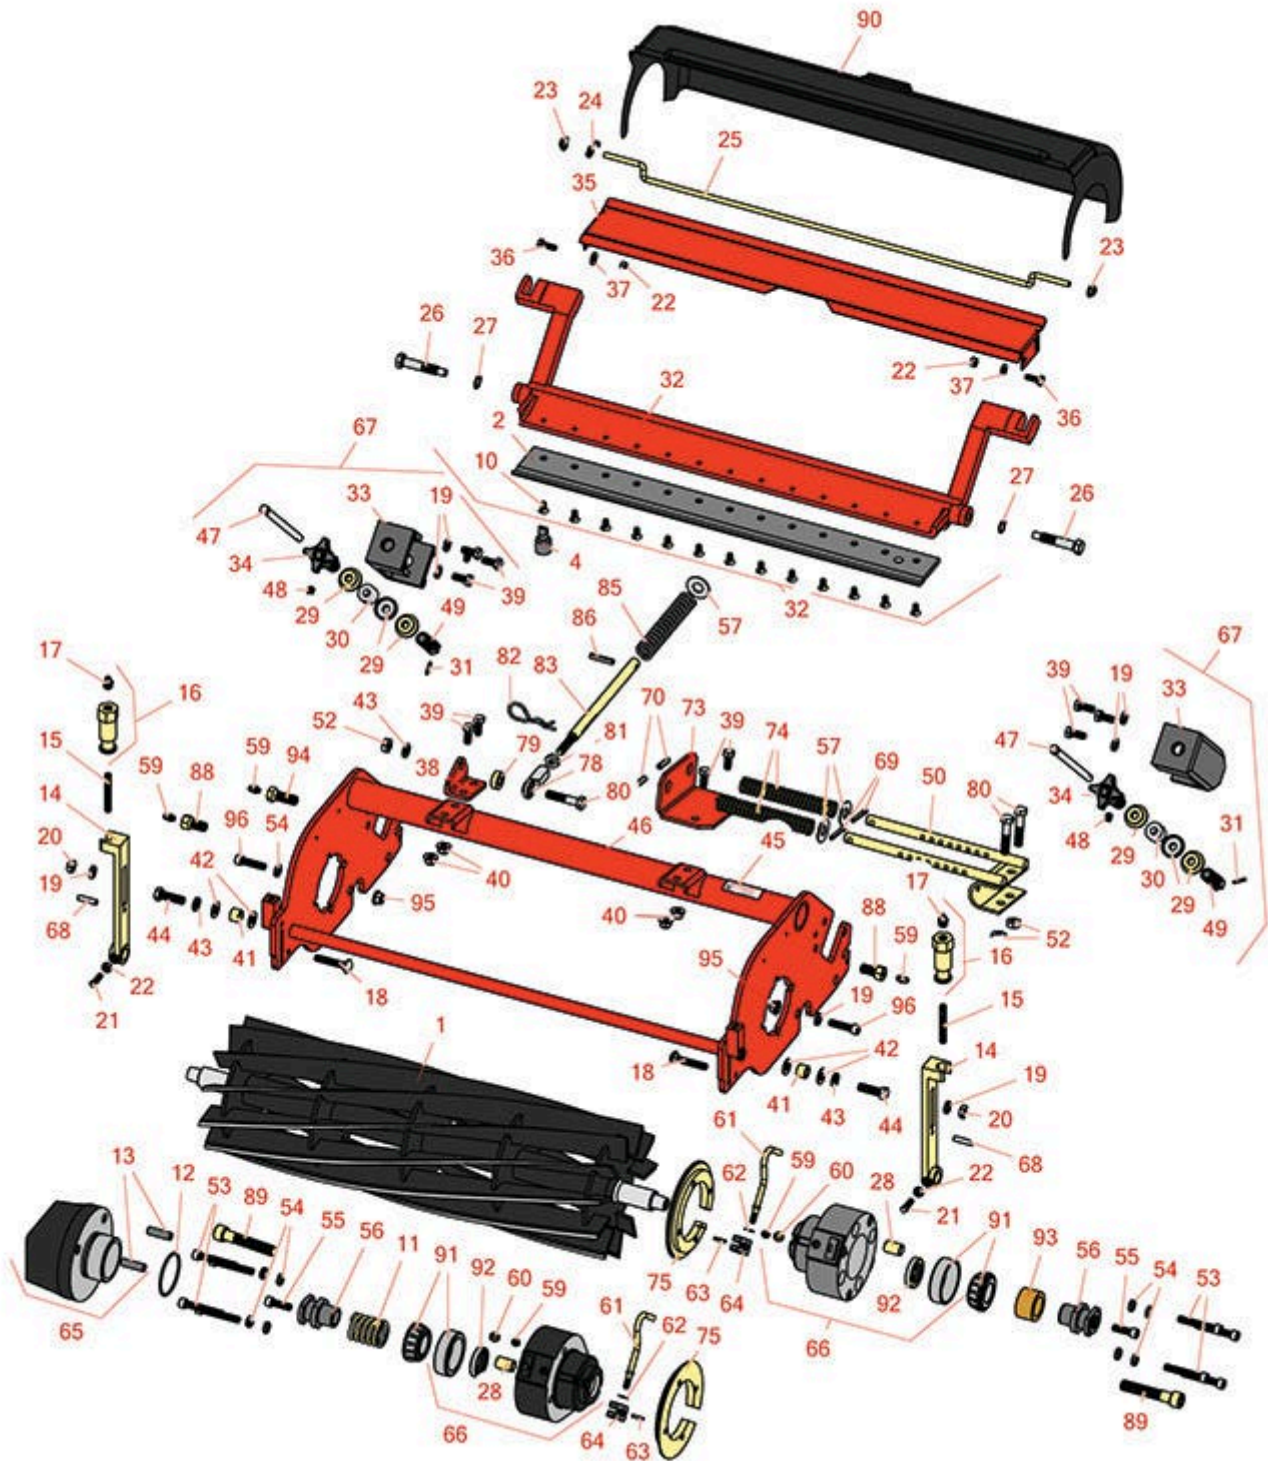

Replaces Jacobsen LF-3400 Parts

7" Reel Units
Reel & Bedknife

All original equipment manufacturers names and part numbers are used for identification purposes only, and we are in no way implying that our products are original equipment parts. Prices subject to change without notice.

Replaces Jacobsen LF-3400 Parts

7" Reel Units
Reel & Bedknife

Item No	R&R Part No.	OEM Part No.	Description	Qty Req	Order Quantity
---------	--------------	--------------	-------------	---------	----------------

Other Parts Available

10	R101272	101272, 3009138, 402578, 800813	Screw - Bedknife 1/4-20 x 1/2	13	
11	R3004734	3004734	Spring - Compression	1	
12	R3006021	3006021	O-Ring	1	
13	R3006022	3006022	Pin - Hardened Counter Balance	2	
14	R3004738	3004738	Adjuster - Front Roller	2	

Replaces Jacobsen LF-3400 Parts

7" Reel Units
Reel & Bedknife

Item No	R&R Part No.	OEM Part No.	Description	Qty Req	Order Quantity
15	R343616	343616, 443102	Stud	2	
16	R365009	3005692, 365009, 365170, 441674	Knob - Adjusting Roller	2	
17	R471219	366852, 471219	Zerk - Grease	2	
18	R441674	441674	Screw - 5/16-18 x 1-3/4 Carriage	2	
19	R446136	446134, 446136	Washer - Lock 5/16 Zinc	2	
20	R443106	443106	Nut - 5/16-18 Y/Zinc Plated	2	
21	R352737	352737	Screw - Set 1/4 x 7/8 Sq Head	2	
22	R443102	443102	Nut - 1/4-20 Yellow Zinc	4	
23	R445525	445525	Nut - 1/4 Pal	2	
24	R3009281	3009281	Spring - Torsion 22 Roller	1	
24	R3005267	3005267	Spring - Torsion 24 Roller	1	
25	R3009280	3009280	Scraper - 22 Rear Roller (Rod)	1	
26	R347169	347169, 365501	Stud - Backing RH 2-5/16	2	
27	R454017	454017	Shim - Bed Bar Bolt	2	
28	R545940	2500759, 545940	Bushing	2	
29	R3009892	3009075, 3009892	Spacer - Cup	6	
30	R3010470	3008946, 3010470	Spring - Urethane	2	
31	R460026	460026	Pin - Cotter 1/8 x 3/4	2	