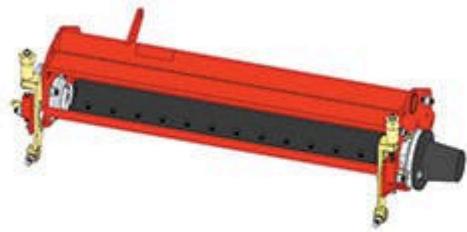

# Replaces Jacobsen LF-135 Parts

5" Reel Units

Complete Cutting Unit

All original equipment manufacturers names and part numbers are used for identification purposes only, and we are in no way implying that our products are original equipment parts. Prices subject to change without notice.

# Replaces Jacobsen LF-135 Parts

5" Reel Units

Complete Cutting Unit

Item R&R  
No Part No.

OEM  
Part No.

Description

Qty  
Req

Order  
Quantity