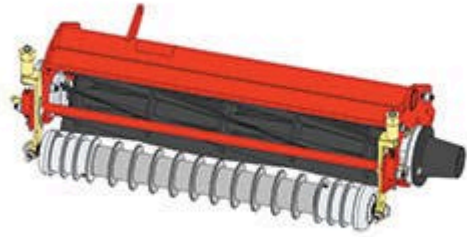

# Replaces Jacobsen LF-135 Parts

5" Reel Units

Complete Cutting Unit

All original equipment manufacturers names and part numbers are used for identification purposes only, and we are in no way implying that our products are original equipment parts. Prices subject to change without notice.

# Replaces Jacobsen LF-135 Parts

5" Reel Units

Complete Cutting Unit

Item R&R  
No Part No.

OEM  
Part No.

Description

Qty  
Req

Order  
Quantity