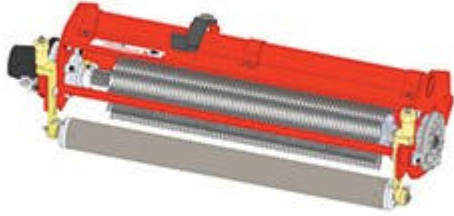

Replaces Jacobsen Greens King V & VI

Parts

Verti-Cut Unit

Complete Verti-Cut Unit

All original equipment manufacturers names and part numbers are used for identification purposes only, and we are in no way implying that our products are original equipment parts. Prices subject to change without notice.

Replaces Jacobsen Greens King V & VI

Parts

Verti-Cut Unit

Complete Verti-Cut Unit

Item No	R&R Part No.	OEM Part No.	Description	Qty Req	Order Quantity
---------	--------------	--------------	-------------	---------	----------------

Standard Verti-Cut Unit

1	R101218		Complete Standard Verti-Cut Unit - RH	0	
---	----------------	--	--	---	--

Tech Note: R&R Standard Verti-Cut Units Complete with: R335449 Verti-Cut Blades R158776 Solid Front Roller R158777 Solid Rear Roller: