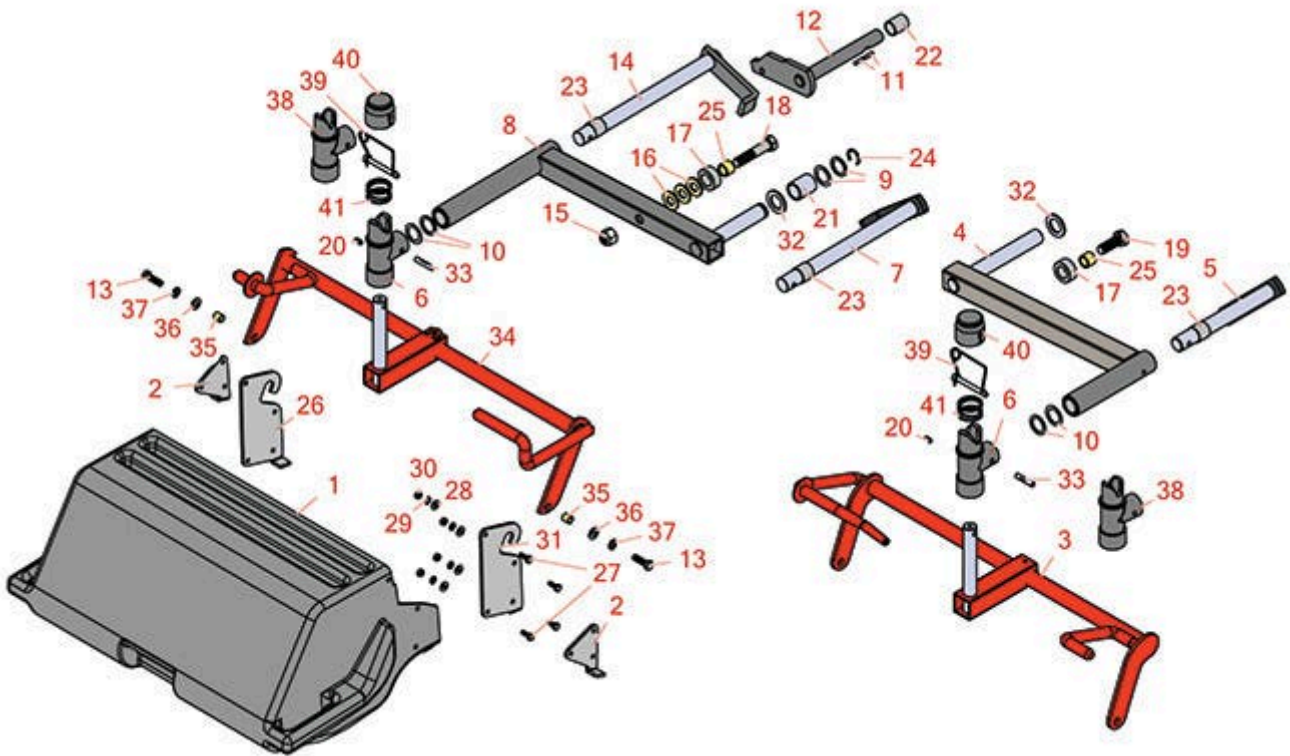

Replaces Jacobsen Greens King V & VI

Parts

Traction Unit

Grass Catcher & Lift Arm

All original equipment manufacturers names and part numbers are used for identification purposes only, and we are in no way implying that our products are original equipment parts. Prices subject to change without notice.