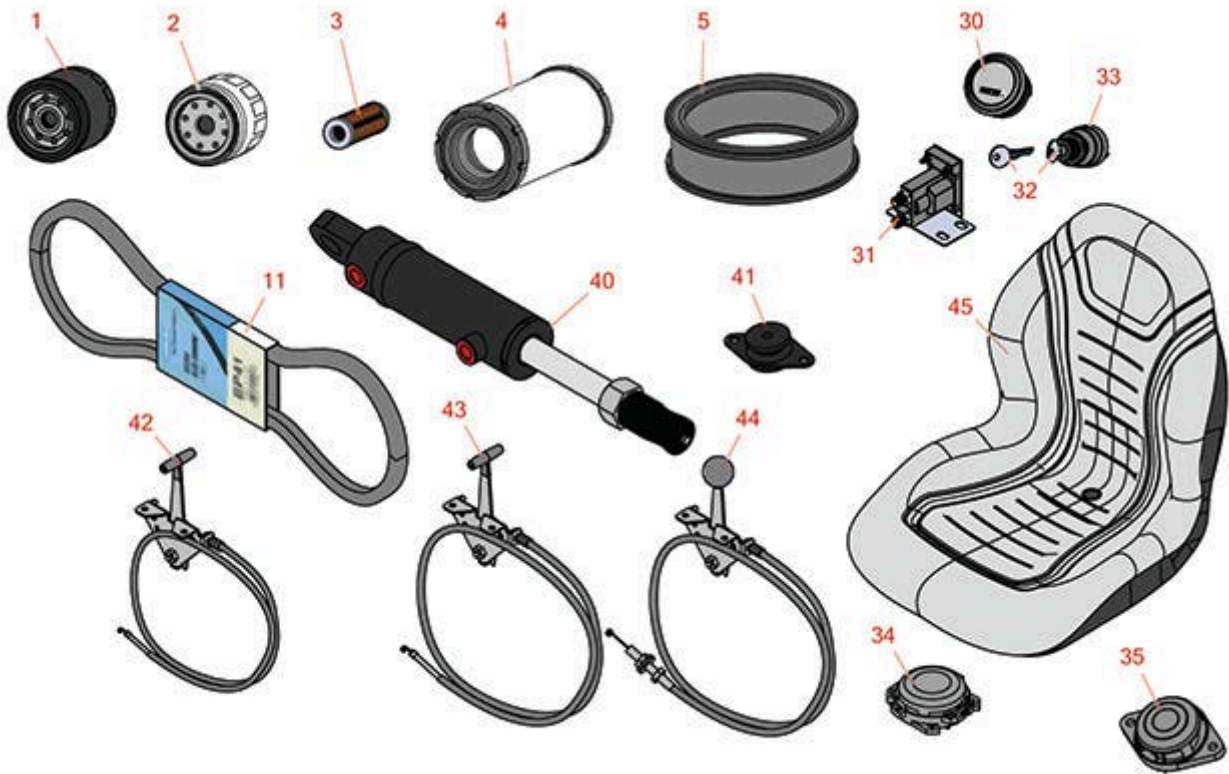

Replaces Jacobsen Greens King V & VI

Parts

Traction Unit
Filters, Gauges & Belts

All original equipment manufacturers names and part numbers are used for identification purposes only, and we are in no way implying that our products are original equipment parts. Prices subject to change without notice.

Replaces Jacobsen Greens King V & VI

Parts

Traction Unit

Filters, Gauges & Belts

Item No	R&R Part No.	OEM Part No.	Description	Qty Req	Order Quantity
Filters					
1	R5000078	5000078	Filter - Hydraulic	1	
1	R491056	5000440	Baldwin Oil Filter	1	
1	RRF10608	2208174, 5000440, 5003069	SilverGuard Oil Filter	1	
2	R42-9030	550556, 554011	Baldwin Oil Filter - Engine	1	
2	RRF10606	550556, 554011	SilverGuard Oil Filter - 2 3/4" Long	1	
3	R550489	1523143560, 1523143563, 5001190, 550489	Baldwin Fuel Filter	1	
3	RRF10517	550489	SilverGuard Fuel Filter	1	
3	RS691035	5000436	B-S Filter-Fuel	1	
3	RRF10503	5000436	SilverGuard Fuel Filter	1	
4	R93-2195	0840352, 5000913	Baldwin Air Filter	1	
4	RRF10125		SilverGuard Air Filter	1	
5	R394018	5000441	Baldwin Air Filter - Gas Engine	1	
5	RRF10102	5000441	SilverGuard Air Filter	1	
5	RS394018S	5000441	B-S Filter-A/C Cartridge	1	
Belts					
11	R3009565	3001869, 3009565	Belt - Diesel Eng. to Hyd Pump	1	
11	R336481	336481	Belt - Gas Eng. to Hyd Pump	1	

Replaces Jacobsen Greens King V & VI

Parts

Traction Unit

Filters, Gauges & Belts

Item No	R&R Part No.	OEM Part No.	Description	Qty Req	Order Quantity
---------	--------------	--------------	-------------	---------	----------------

Tech Note: This seat will not accept seat belts:

45	R120-5179	120-5179	Large Seat Cover - Gray	1	
----	------------------	----------	-------------------------	---	--

All original equipment manufacturers names and part numbers are used for identification purposes only, and we are in no way implying that our products are original equipment parts. Prices subject to change without notice.